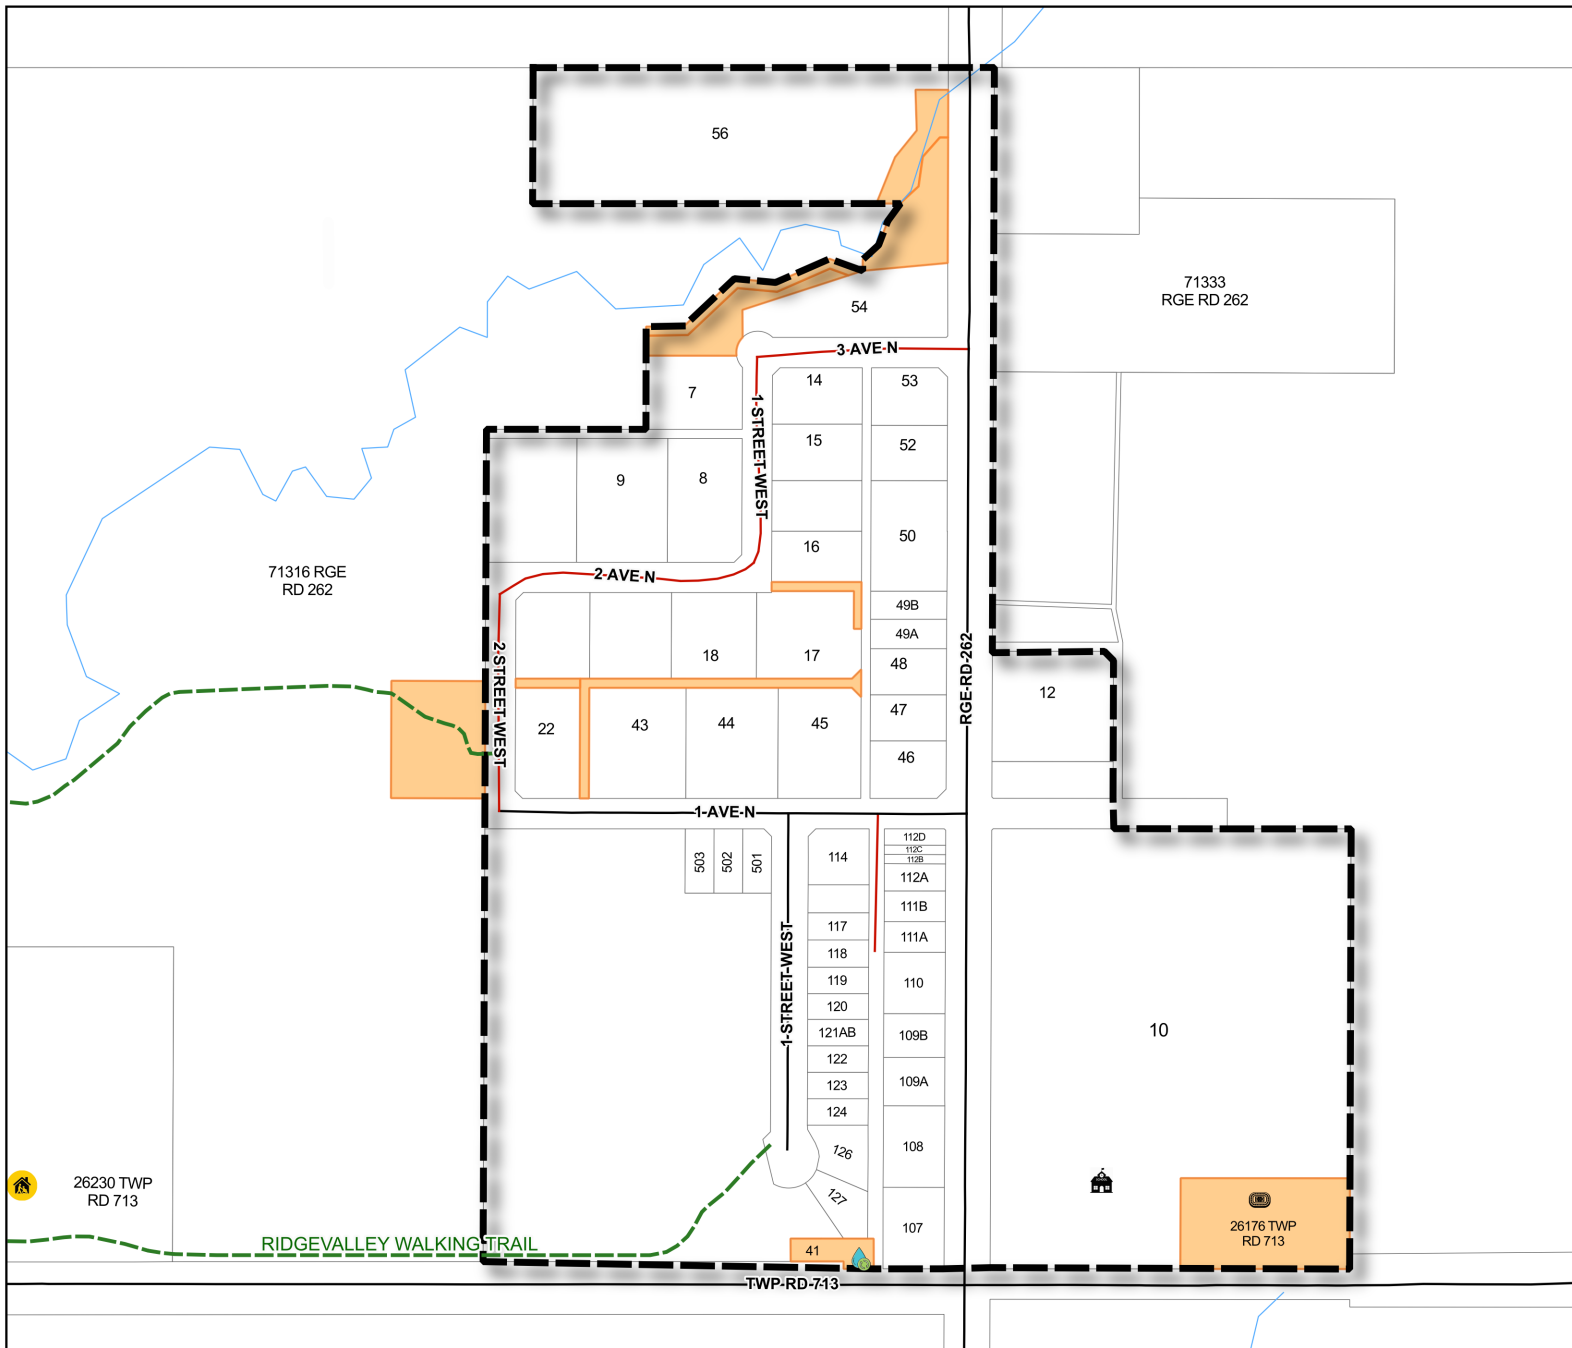

MUNICIPAL DISTRICT OF GREENVIEW NO. 16

RIDGEVALLEY MAP

(71332 RGE RD 262)

LEGEND

BASE MAP POINTS

- Arena/Curling Rink
- School
- Senior Nursing Home
- Water Treatment Plant

TRANSPORTATION

- Municipal - Gravel
- Municipal - Paved
- Walking Trail

LAND CLASSIFICATIONS

- Titled Land

- Municipal Property

- Hamlet

HYDRO FEATURES

- Stream/Creek

0 100 200

METRES
SCALE 1:5,000