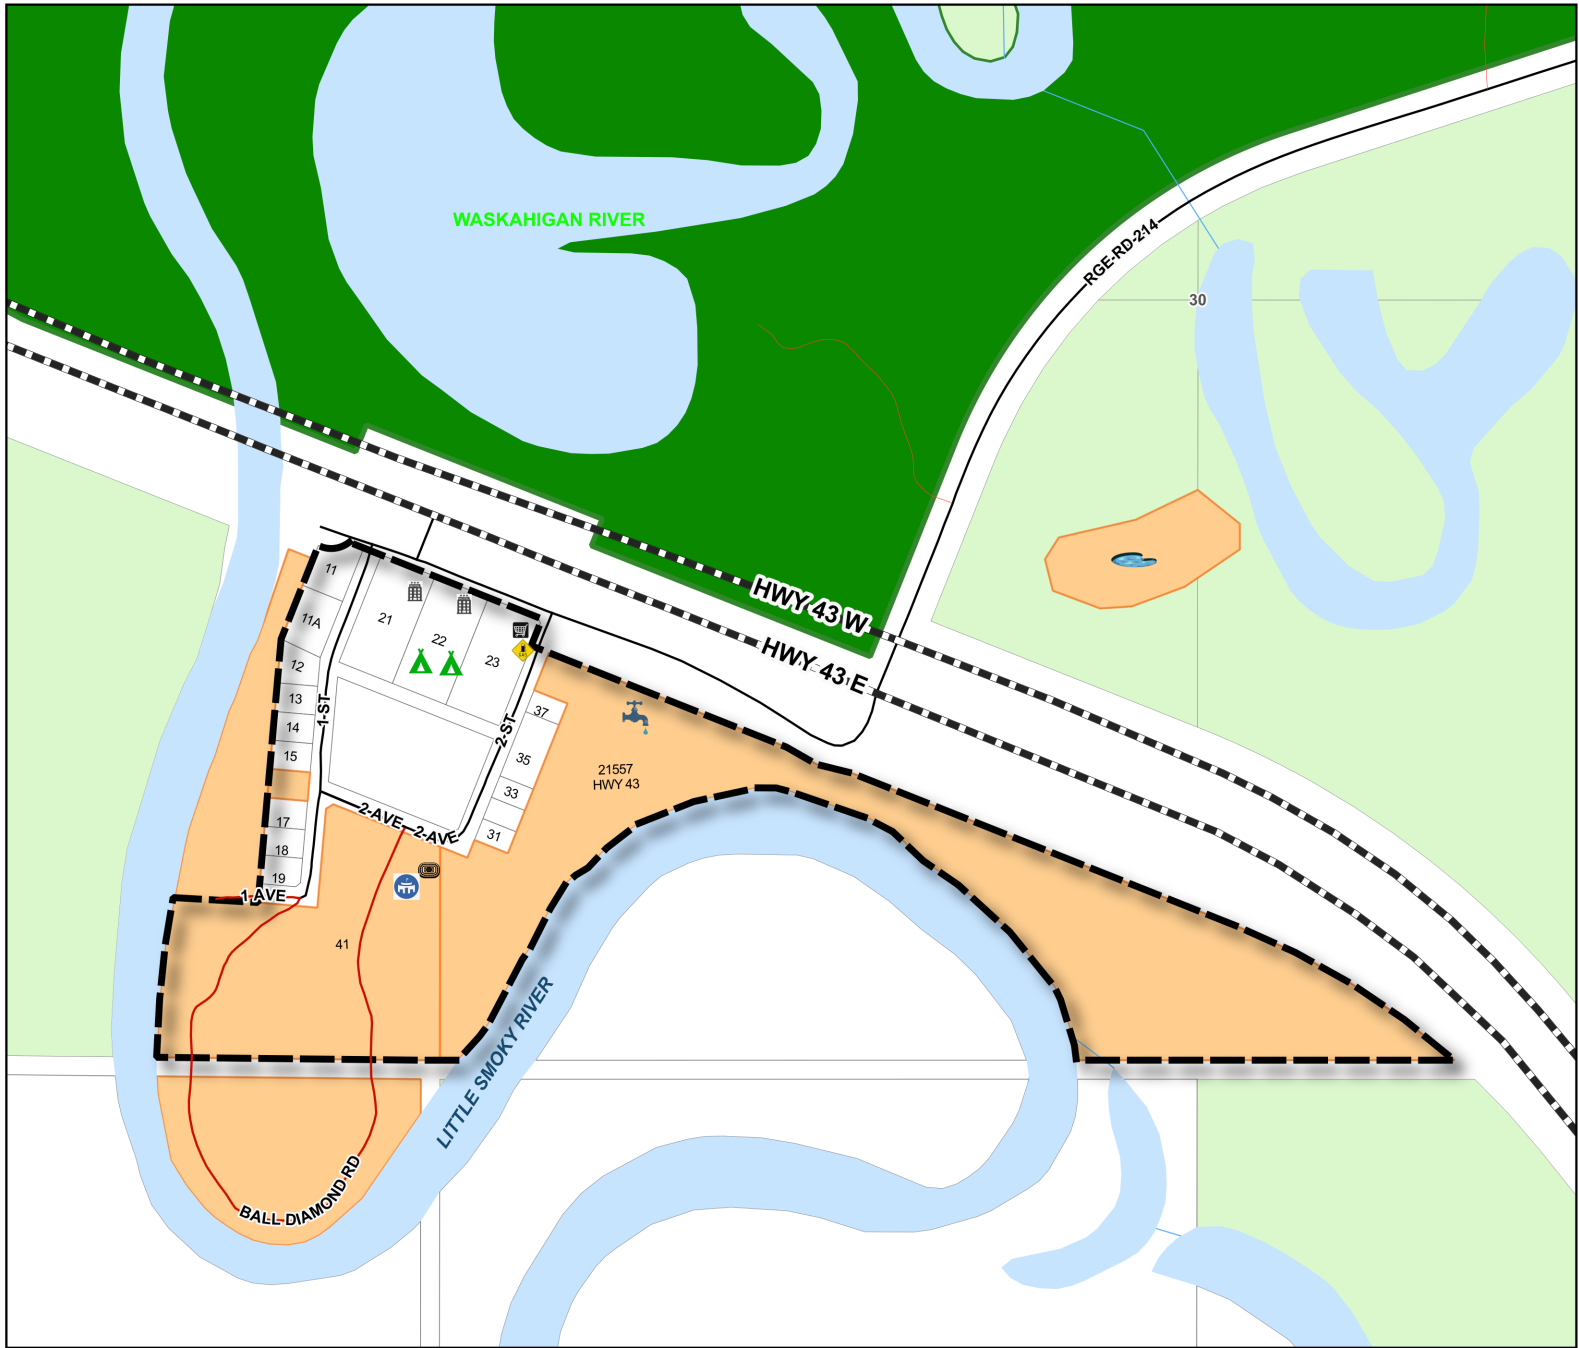

MUNICIPAL DISTRICT OF GREENVIEW NO. 16

LITTLE SMOKY MAP

(22003 HWY 43)

LEGEND

BASE MAP POINTS

- Arena/Curling Rink
- Campground
- Community Hall
- Hotel/Motel
- Water Fill Station

- Retail Business
- Service Station
- Sewage Lagoon

TRANSPORTATION

- Highways - Paved
- Municipal - Gravel

- Municipal - Paved
- Private - Gravel

LAND CLASSIFICATIONS

- Titled Land
- Crown Land
- Municipal Property

- Provincial Park
- Hamlet

HYDRO FEATURES

- Lake/River
- Stream/Creek

Map Produced : May 26, 2026
 Created by: M.D. of Greenview No. 16 - GIS Department

0 150 300

METRES
 SCALE 1:8,000