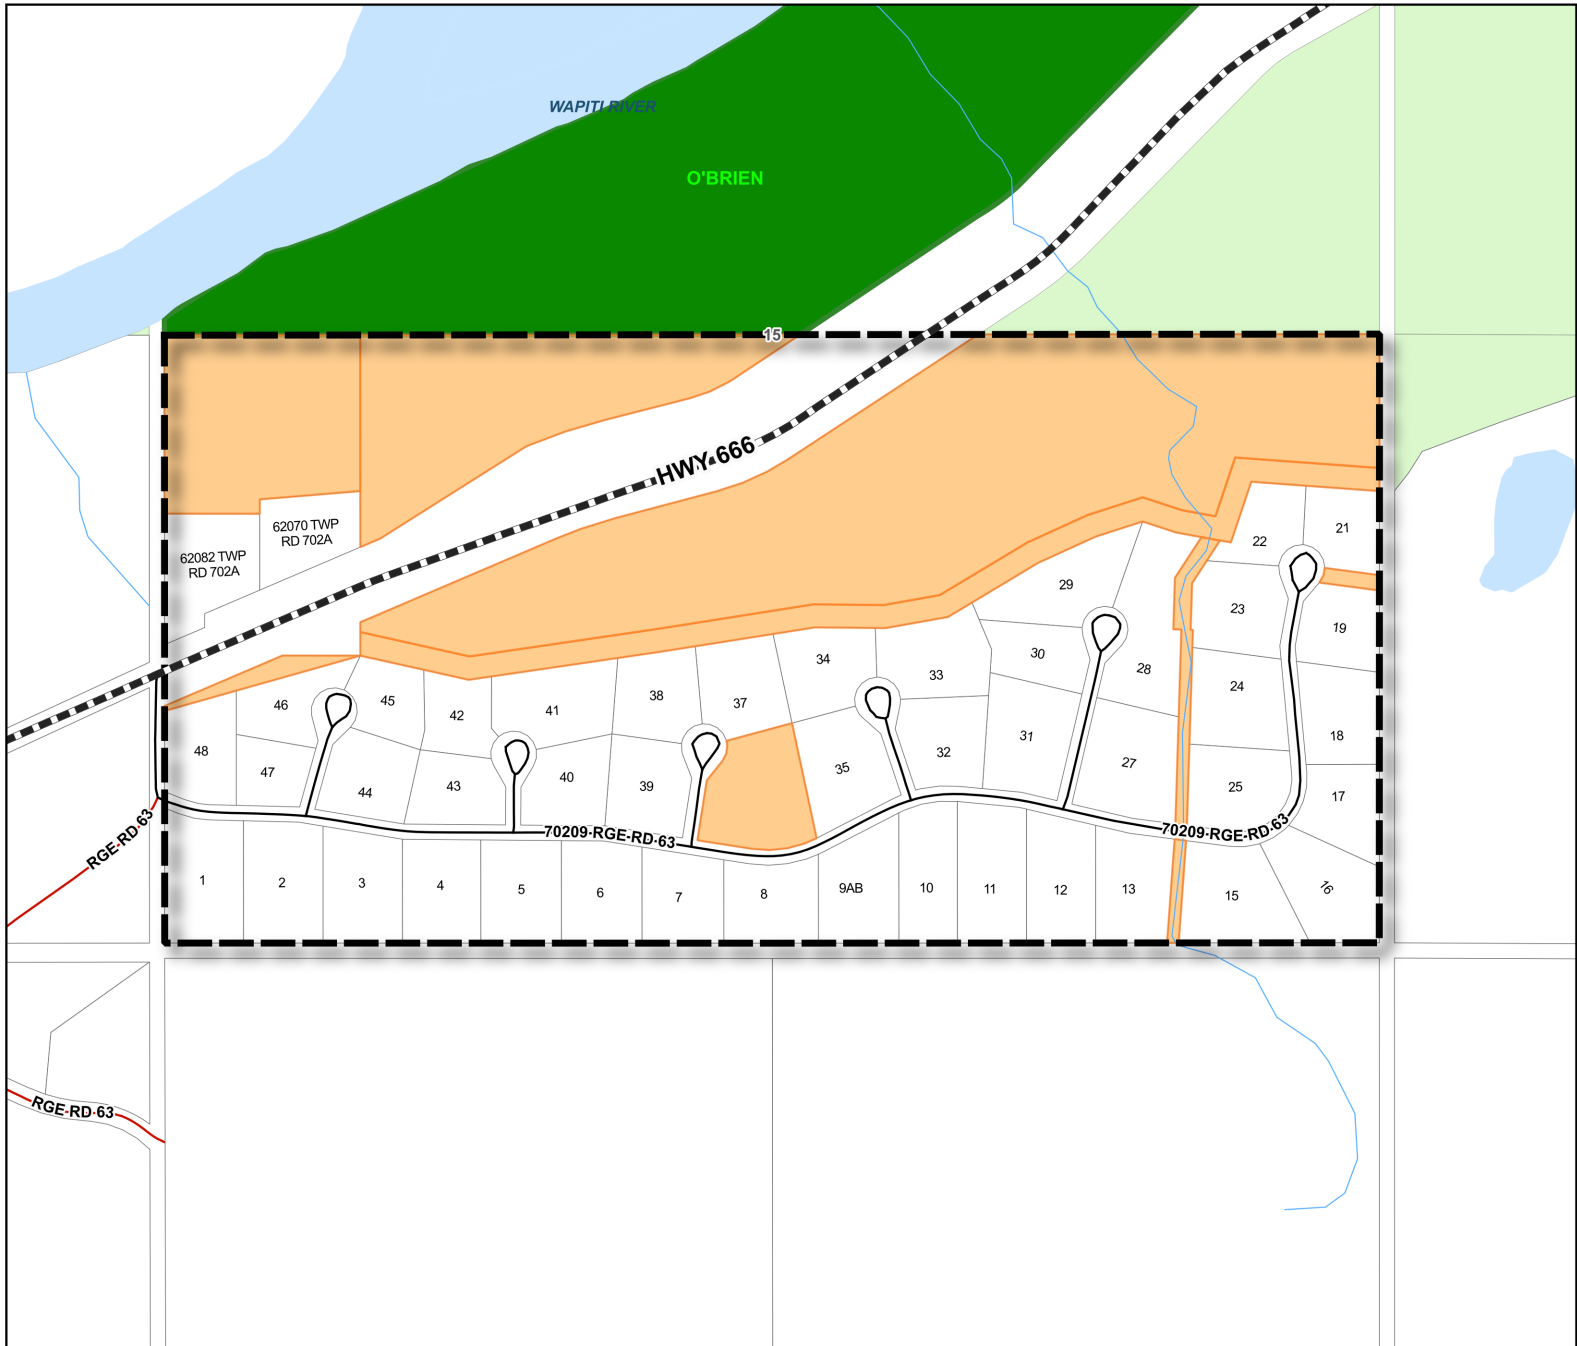

MUNICIPAL DISTRICT OF GREENVIEW NO. 16

LANDRY HEIGHTS MAP

(70209 RGE RD 63)

LEGEND

TRANSPORTATION

- Highways - Paved
- Municipal - Gravel
- Municipal - Paved

Crown Land Stream/Creek

Municipal Property

Hamlet

Provincial Park

LAND CLASSIFICATIONS

Titled Land

HYDRO FEATURES

Lake/River

DISCLAIMER:
 Persons using this document do so solely at their own risk, and Municipal District of Greenview No. 16 shall have no liability to such persons for any loss or damage whatsoever. This document shall not be copied or distributed to any person without the express written consent of Municipal District of Greenview No. 16.
 © 2026 Municipal District of Greenview No. 16. All Rights Reserved. NOT RESPONSIBLE FOR ERRORS OR OMISSIONS.

0 200 400

METRES
 SCALE 1:10,000