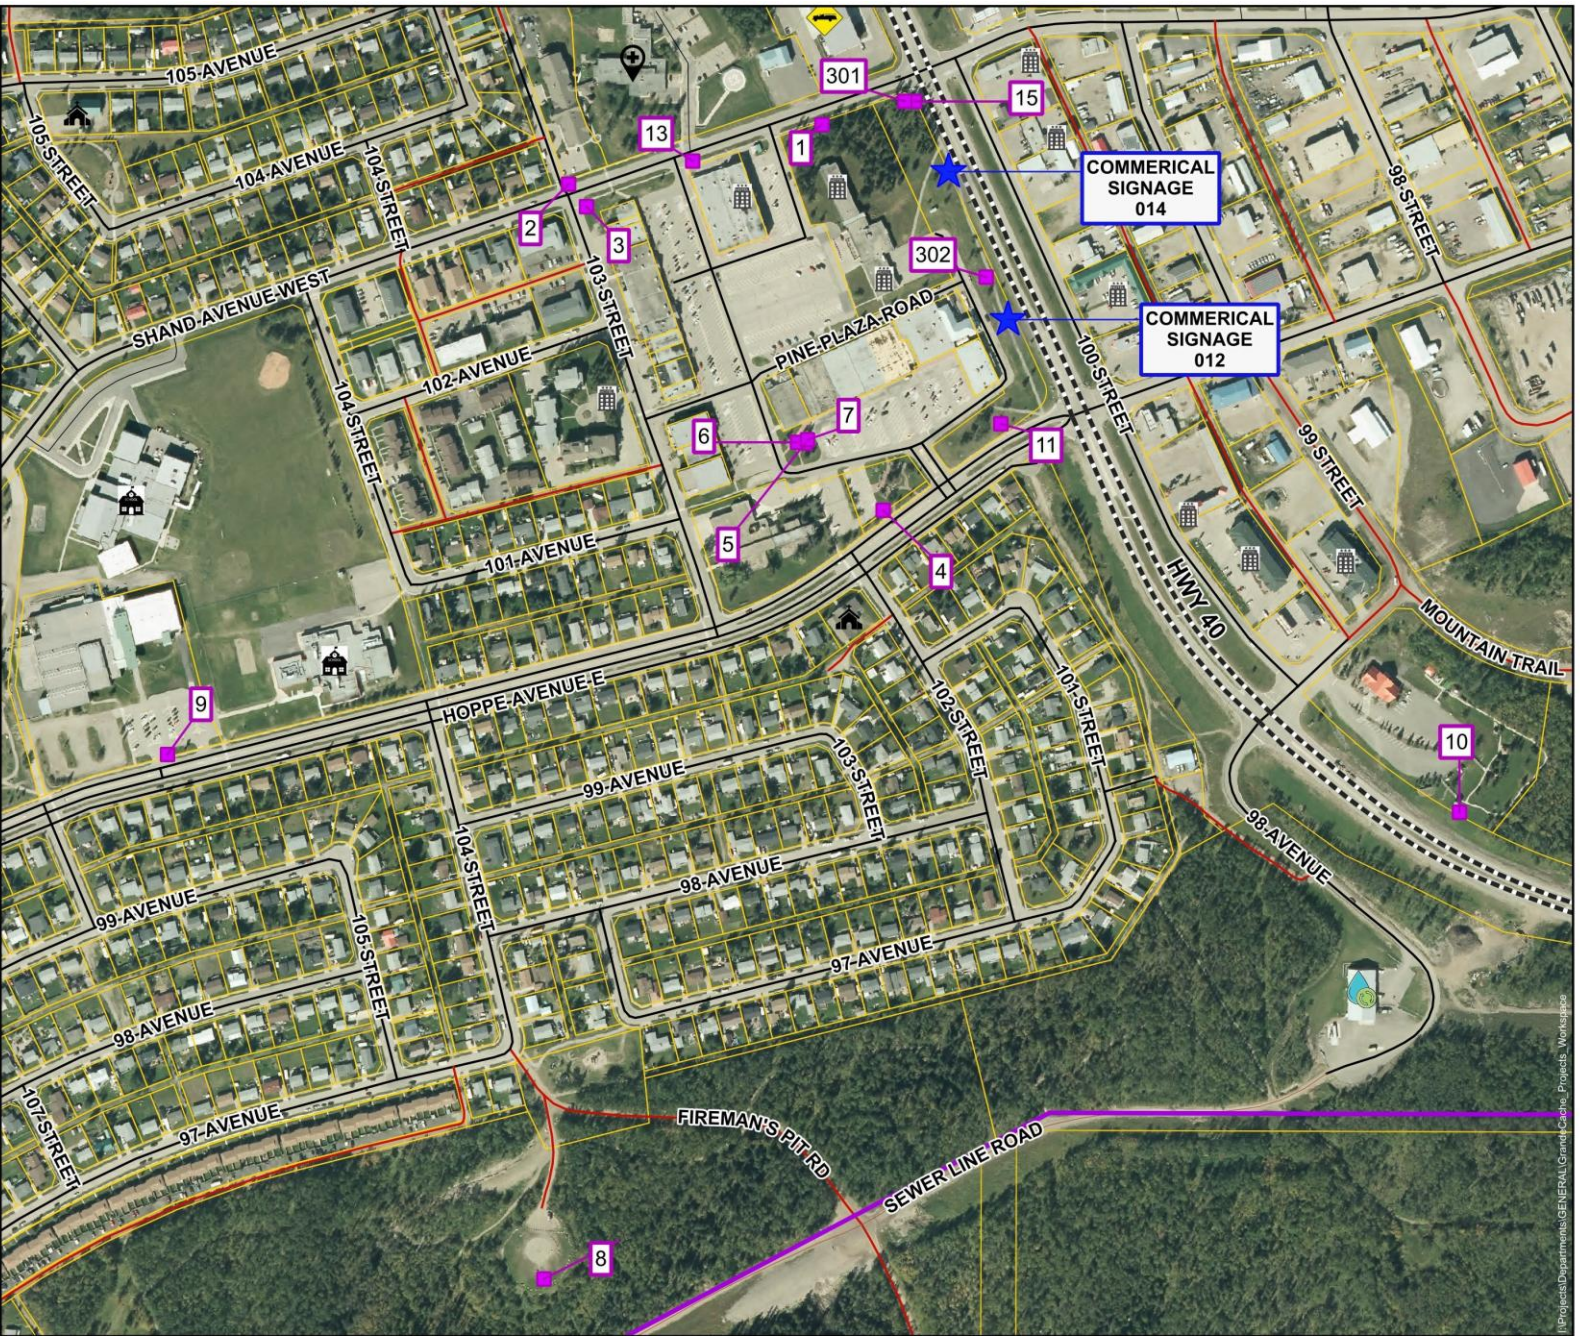

MUNICIPAL DISTRICT OF GREENVIEW NO. 16

GRANDE CACHE COMMERCIAL ADVERTISING -

SIGNS & BENCHES

AERIAL MAP

LEGEND

- | | | |
|-----------------------|-----------------------|------------------------|
| Bench | Fire Hall | Municipal - Gravel |
| Commercial Signage | Hospital | Municipal - Paved |
| Hamlet | Hotel/Motel | Municipal - Unimproved |
| Cadastre | School | Private - Paved |
| MAP POINTS | Water Treatment Plant | |
| Church | | |
| TRANSPORTATION | | |
| Highways - Paved | | |

GV IMAGERY 2023

0 150 300

METRES
SCALE 1:6500

DISCLAIMER:
Persons using this document do so solely at their own risk, and Municipal District of Greenview No. 16 shall have no liability to such persons for any loss or damage whatsoever. This document shall not be copied or distributed to any person without the express written consent of Municipal District of Greenview No. 16.
© 2026 Municipal District of Greenview No. 16. All Rights Reserved NOT RESPONSIBLE FOR ERRORS OR OMISSIONS.
Map Print Date : March 18, 2026
Created by: M.D. of Greenview No.16. - GIS Department