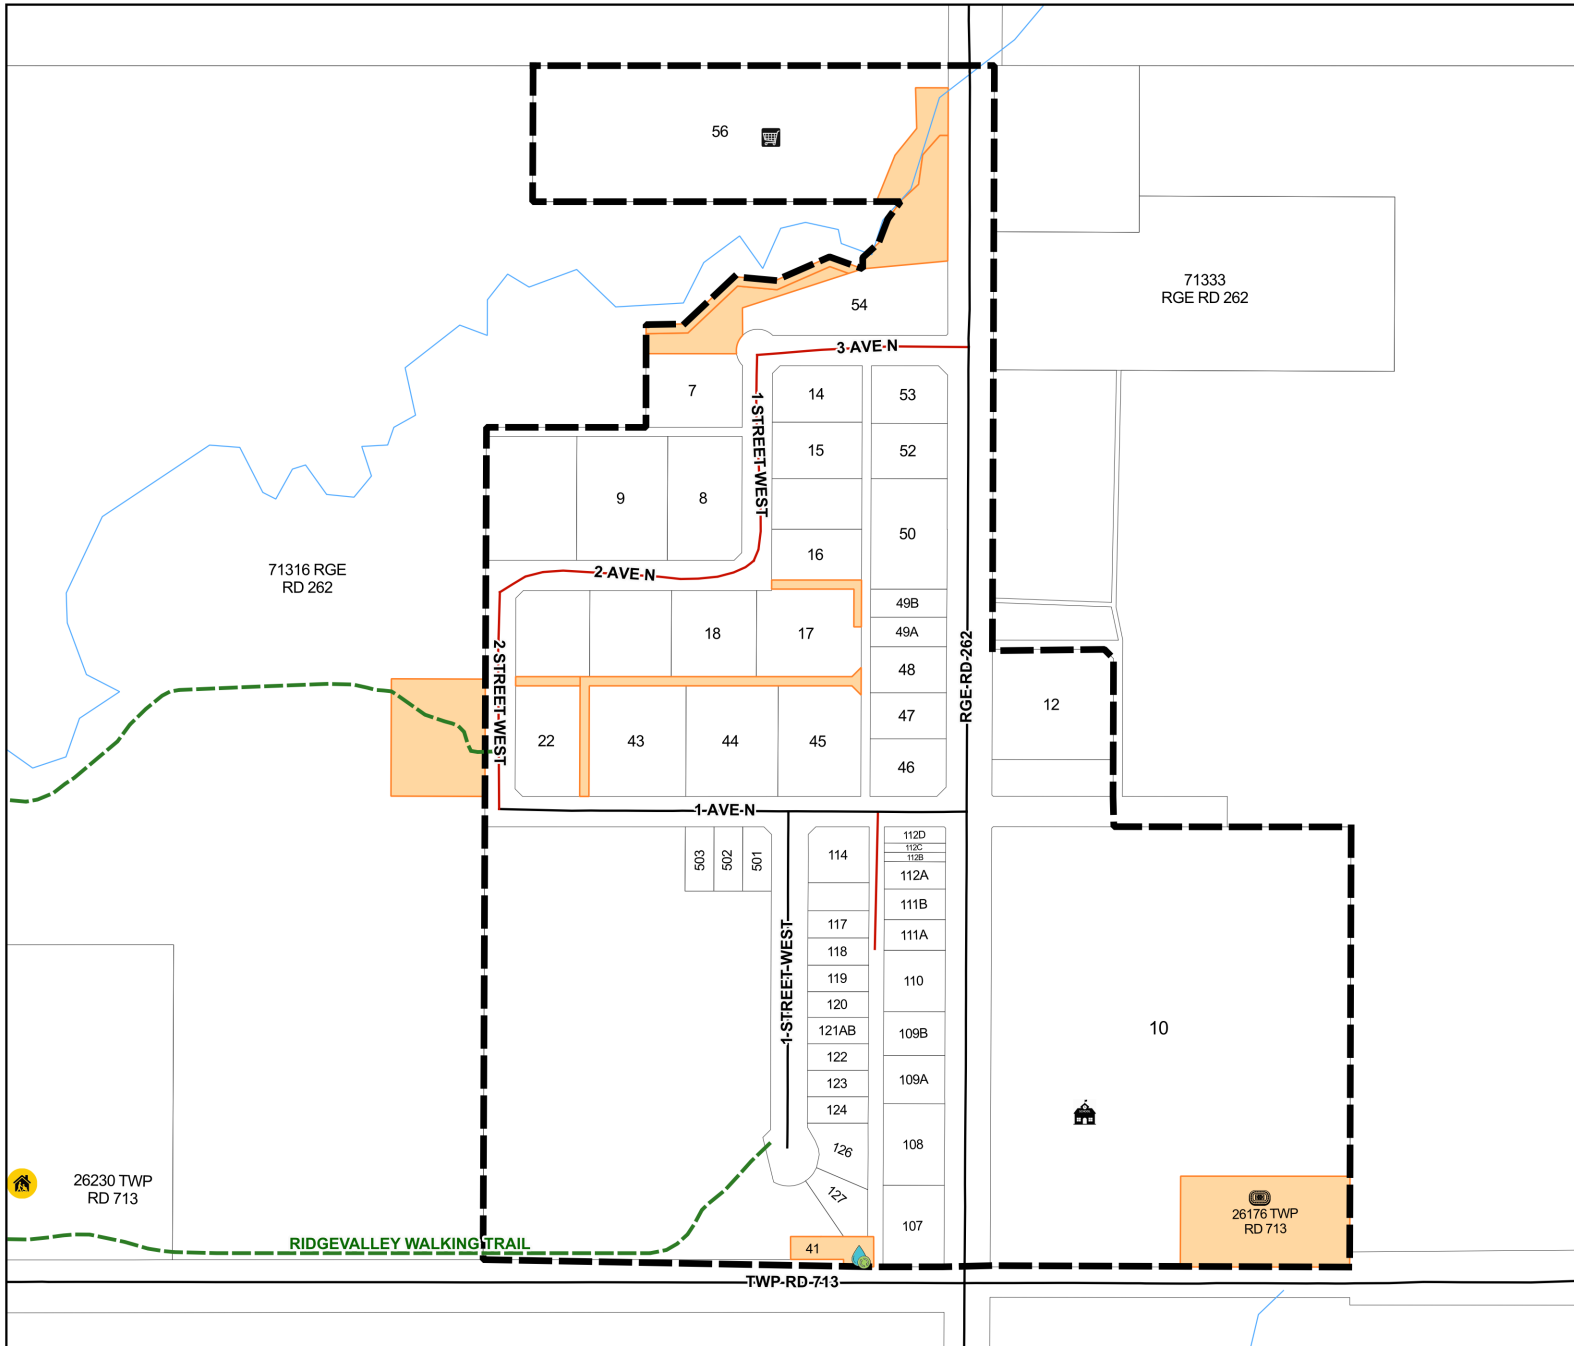

MUNICIPAL DISTRICT OF GREENVIEW NO. 16

RIDGEVALLEY MAP

(71332 RGE RD 262)

LEGEND

BASE MAP POINTS

- Arena/Curling Rink
- School
- Senior Nursing Home
- Water Treatment Plant
- Retail Business

TRANSPORTATION

- Municipal - Gravel
- Municipal - Paved
- Walking Trail

Municipal Property

Titled Land

HYDRO FEATURES

Stream/Creek

LAND CLASSIFICATIONS

Hamlet Boundary

DISCLAIMER:
Persons using this document do so solely at their own risk, and Municipal District of Greenview No. 16 shall have no liability to such persons for any loss or damage whatsoever. This document shall not be copied or distributed to any person without the express written consent of Municipal District of Greenview No. 16.

METRES
SCALE 1:5,000