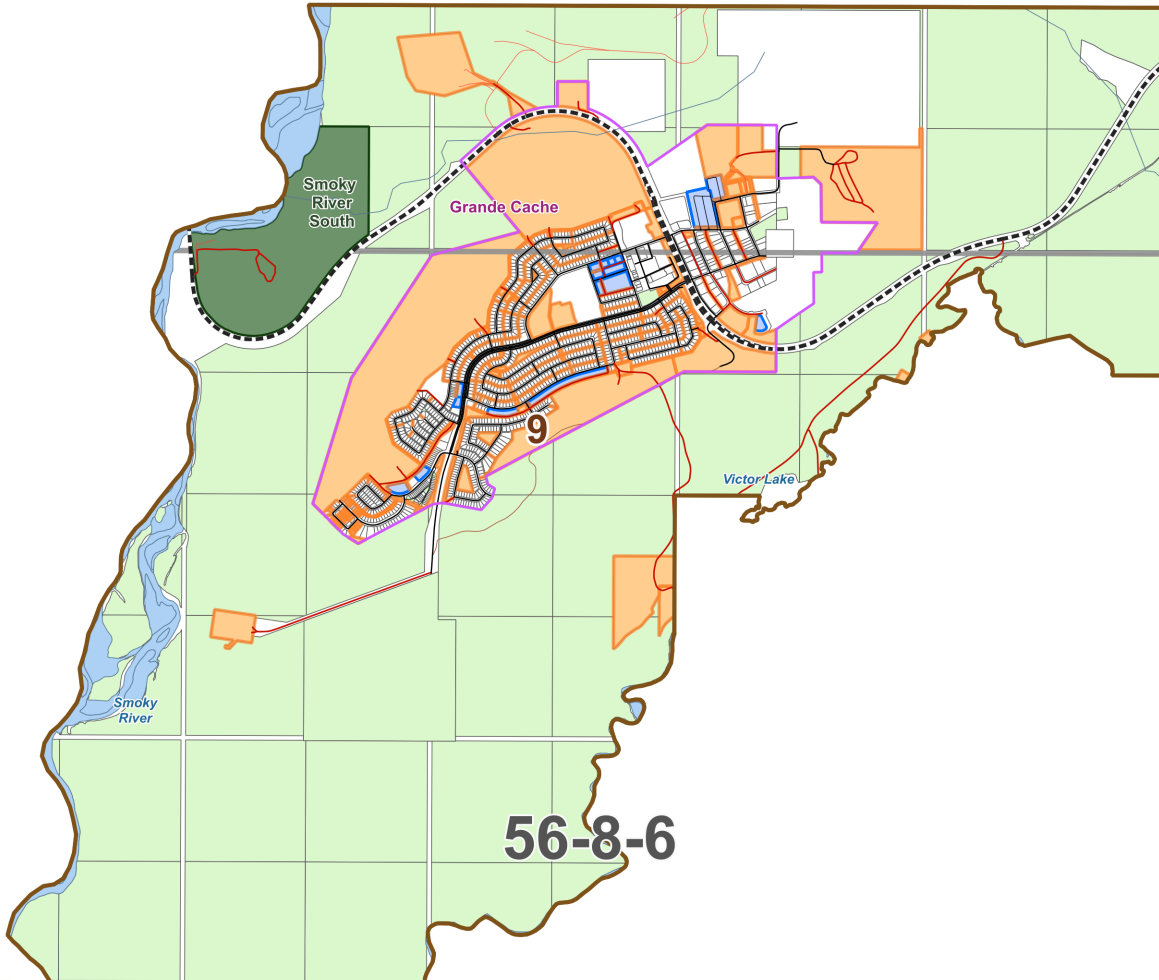

MUNICIPAL DISTRICT OF GREENVIEW NO. 16

ELECTORAL DISTRICT WARD 09:
HAMLET OF GRANDE CACHE

HAMLET OF GRANDE CACHE

1

LEGEND

- Electoral Districts
- Crown Land
- Municipal Land
- Provincial Park
- Highways - Paved
- Municipal - Gravel
- Multi Family Parcel
- Municipal - Paved
- Hamlet / Localities
- Municipal - Unimproved
- Township Grid
- Private - Gravel
- M.D. Boundary
- Private - Paved
- Lake / River
- Stream / Creek
- Private - Fair-Weather
- Titled Land

I.D. NO.25 (WILLMORE WILDERNESS)

DISCLAIMER:
Persons using this document do so solely at their own risk, and M.D. of Greenview No. 16 shall have no liability to such persons for any loss or damage whatsoever.
This document shall not be copied or distributed to any person without the express written consent of M.D. of Greenview No. 16.
© 2024 Municipal District of Greenview No. 16. All Rights Reserved.

NOT RESPONSIBLE FOR ERRORS OR OMISSIONS

Map Print Date : December 23, 2024
Created by: M.D. of Greenview No.16. - GIS Department