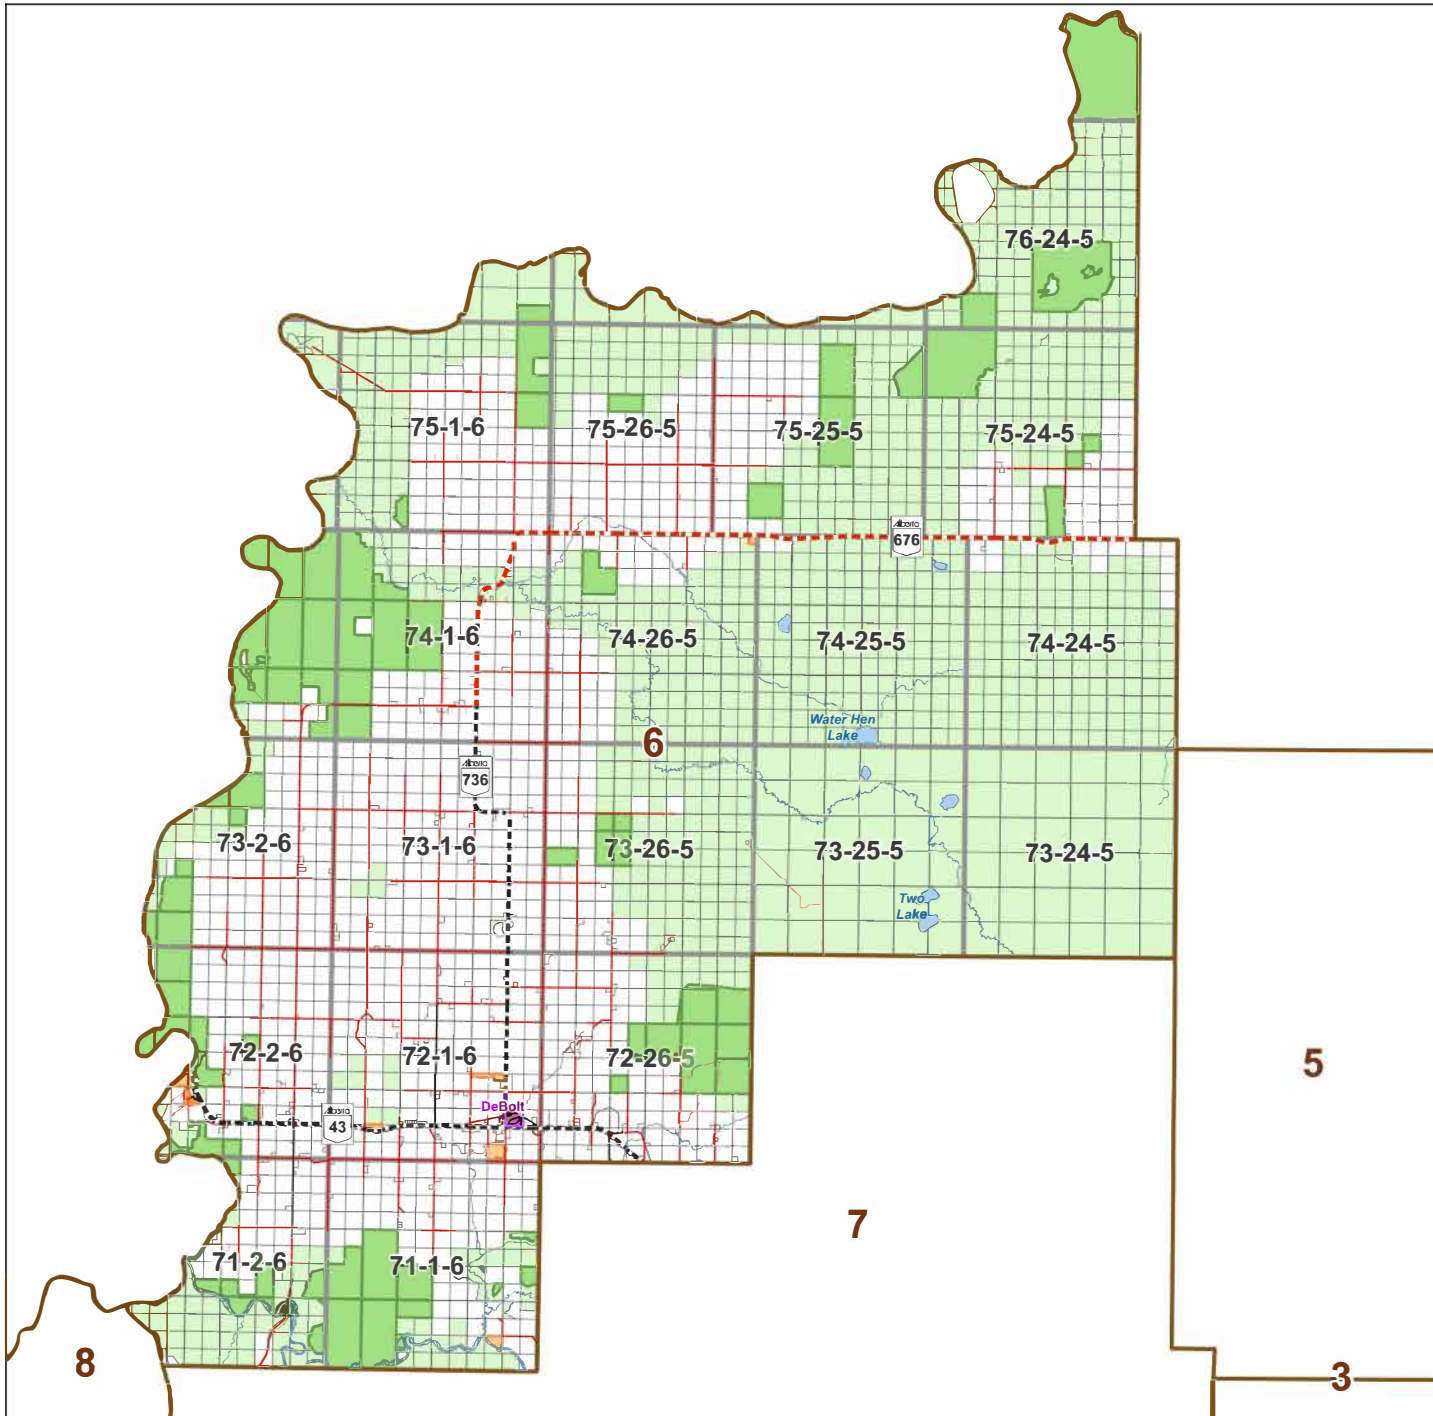

MUNICIPAL DISTRICT OF GREENVIEW NO. 16

ELECTORAL DISTRICT WARD 06: DEBOLT & PUSKWASKAU

LEGEND

- Electoral Districts
- Crown Land
- Municipal Land
- Highways - Gravel
- Highways - Paved
- Smoky River - Gravel
- Municipal - Gravel
- Municipal - Paved
- Municipal - Fair-Weather
- Private - Gravel
- Private - Fair-Weather
- Grazing Leases
- Provincial Park
- Hamlet / Localities
- Township Grid
- M.D. Boundary
- Lake / River
- Stream / Creek

LAND CLASSIFICATION

- Titled Land

PROJECTION: UTM Zone 11N NAD 83
1:350,000

DISCLAIMER:

Persons using this document do so solely at their own risk, and M.D. of Greenview No. 16 shall have no liability to such persons for any loss or damage whatsoever. This document shall not be copied or distributed to any person without the express written consent of M.D. of Greenview No. 16.
© 2024 Municipal District of Greenview No. 16. All Rights Reserved.

NOT RESPONSIBLE FOR ERRORS OR OMISSIONS

Map Print Date : December 24, 2024
Created by : M.D. of Greenview No.16. - GIS Department