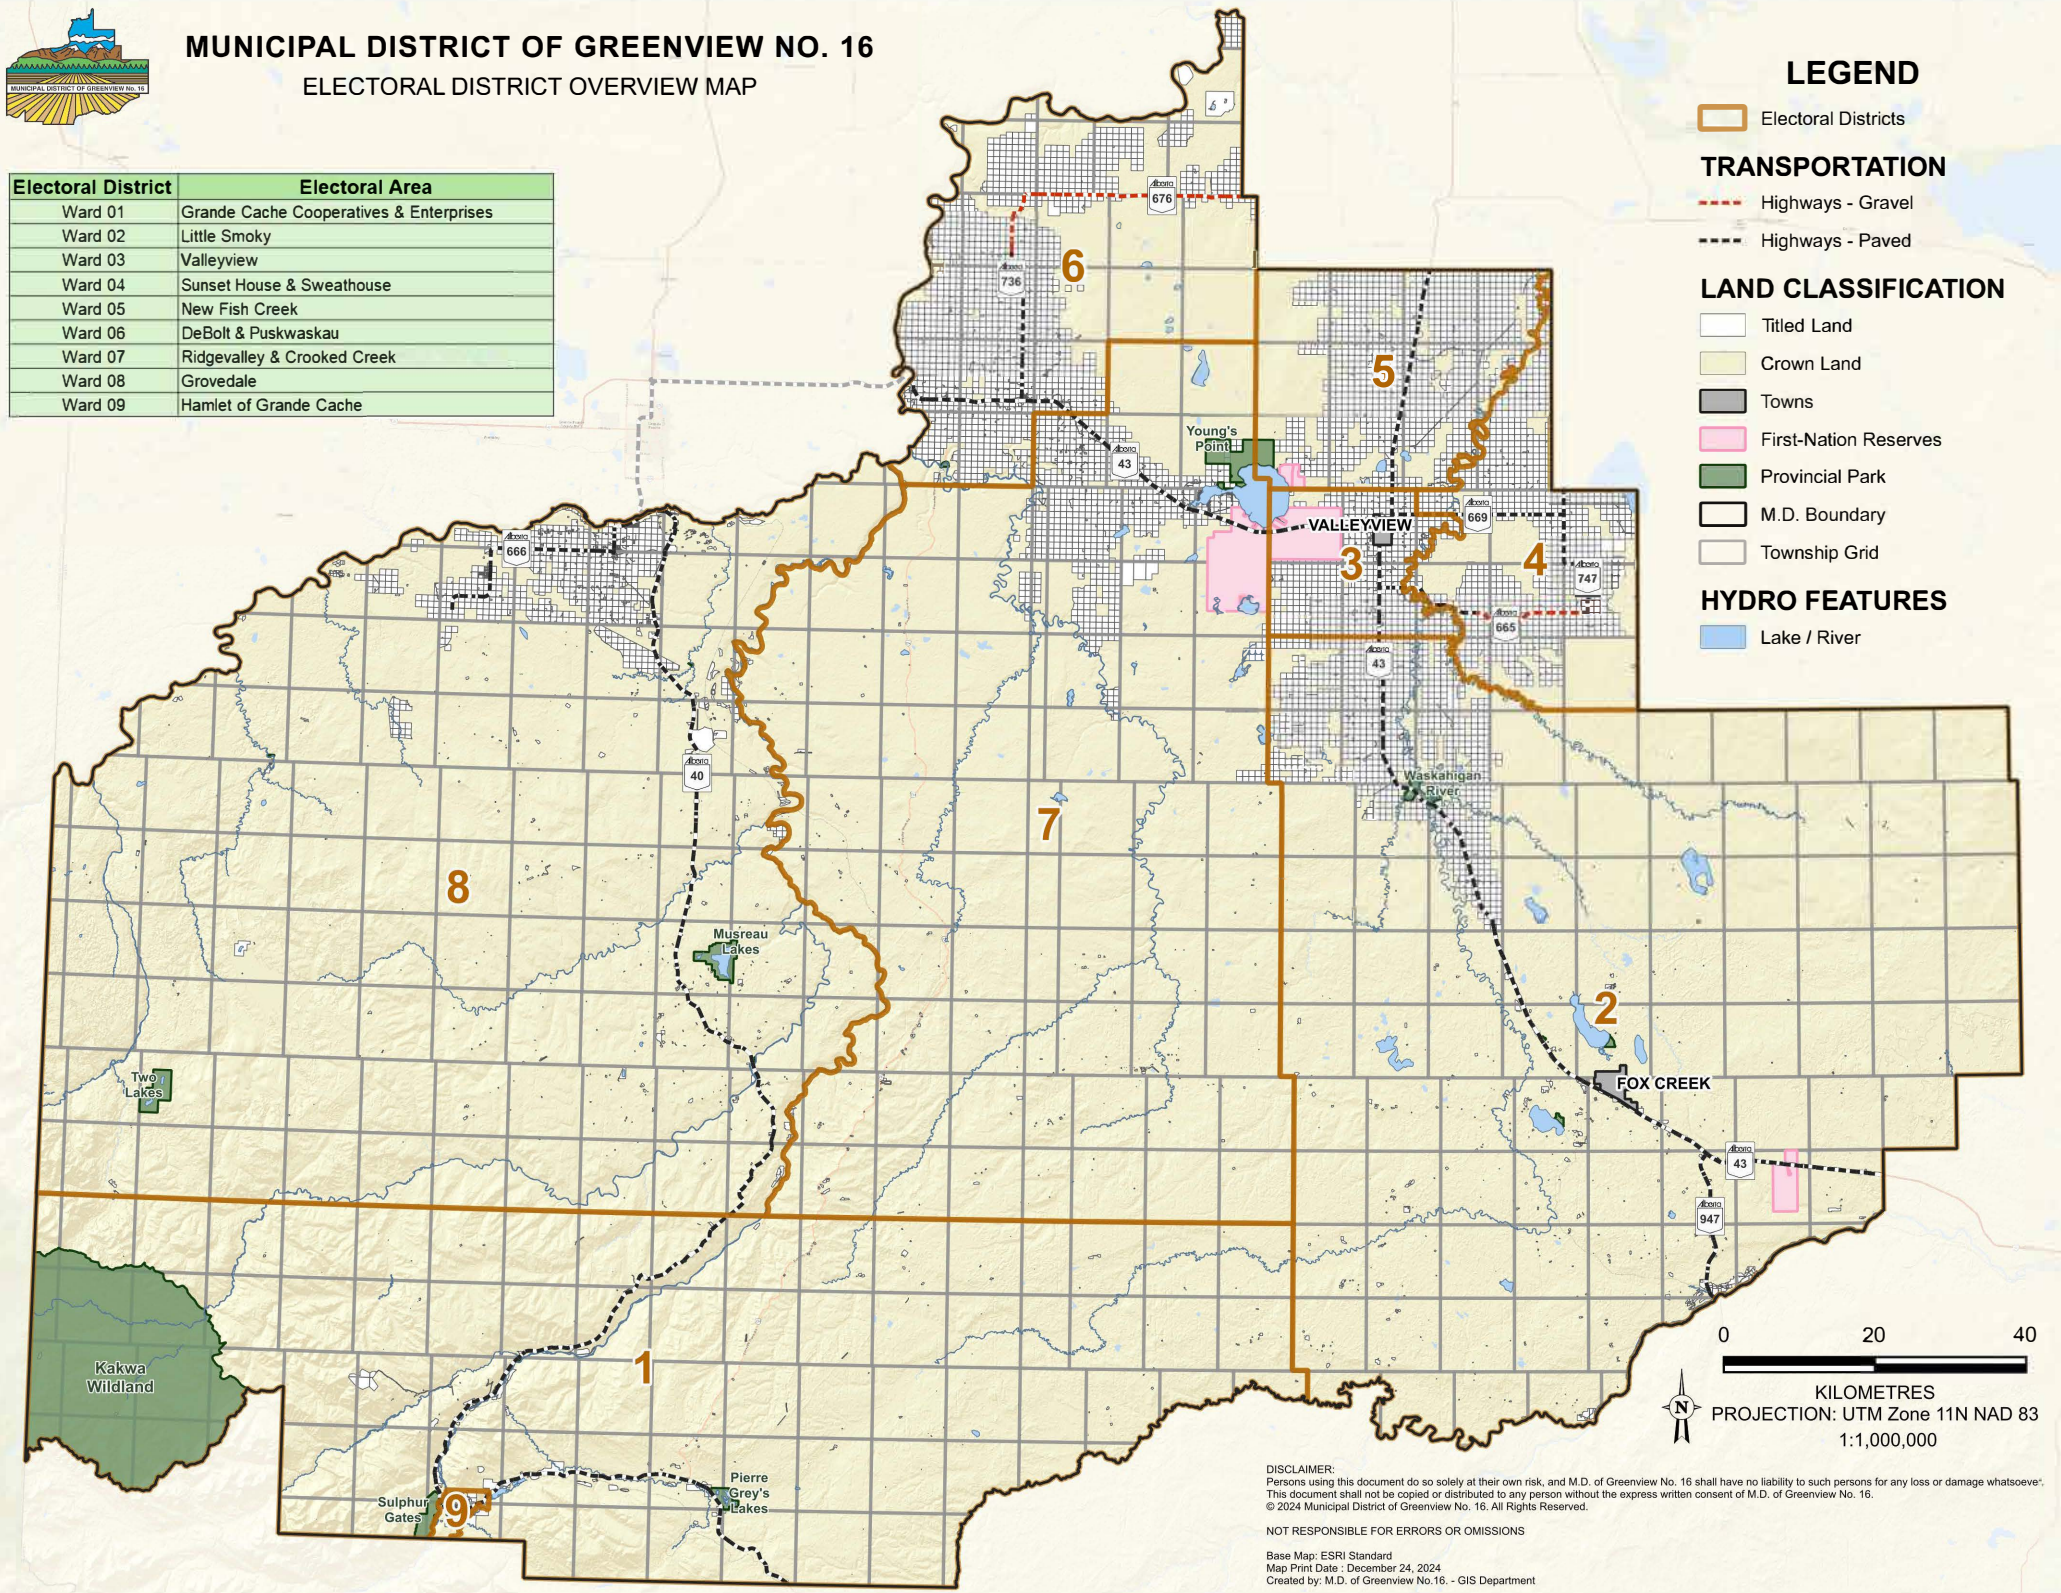

MUNICIPAL DISTRICT OF GREENVIEW NO. 16

ELECTORAL DISTRICT OVERVIEW MAP

Electoral District	Electoral Area
Ward 01	Grande Cache Cooperatives & Enterprises
Ward 02	Little Smoky
Ward 03	Valleyview
Ward 04	Sunset House & Sweathouse
Ward 05	New Fish Creek
Ward 06	DeBolt & Puskwaskau
Ward 07	Ridgevalley & Crooked Creek
Ward 08	Grovedale
Ward 09	Hamlet of Grande Cache

LEGEND

- Electoral Districts
- **TRANSPORTATION**
  - Highways - Gravel
  - Highways - Paved

LAND CLASSIFICATION

- Titled Land
- Crown Land
- Towns
- First-Nation Reserves
- Provincial Park
- M.D. Boundary
- Township Grid

HYDRO FEATURES

- Lake / River

PROJECTION: UTM Zone 11N NAD 83
1:1,000,000

DISCLAIMER:
Persons using this document do so solely at their own risk, and M.D. of Greenview No. 16 shall have no liability to such persons for any loss or damage whatsoever. This document shall not be copied or distributed to any person without the express written consent of M.D. of Greenview No. 16.
© 2024 Municipal District of Greenview No. 16. All Rights Reserved.

NOT RESPONSIBLE FOR ERRORS OR OMISSIONS
Base Map: ESRI Standard
Map Print Date: December 24, 2024
Created by: M.D. of Greenview No.16. - GIS Department