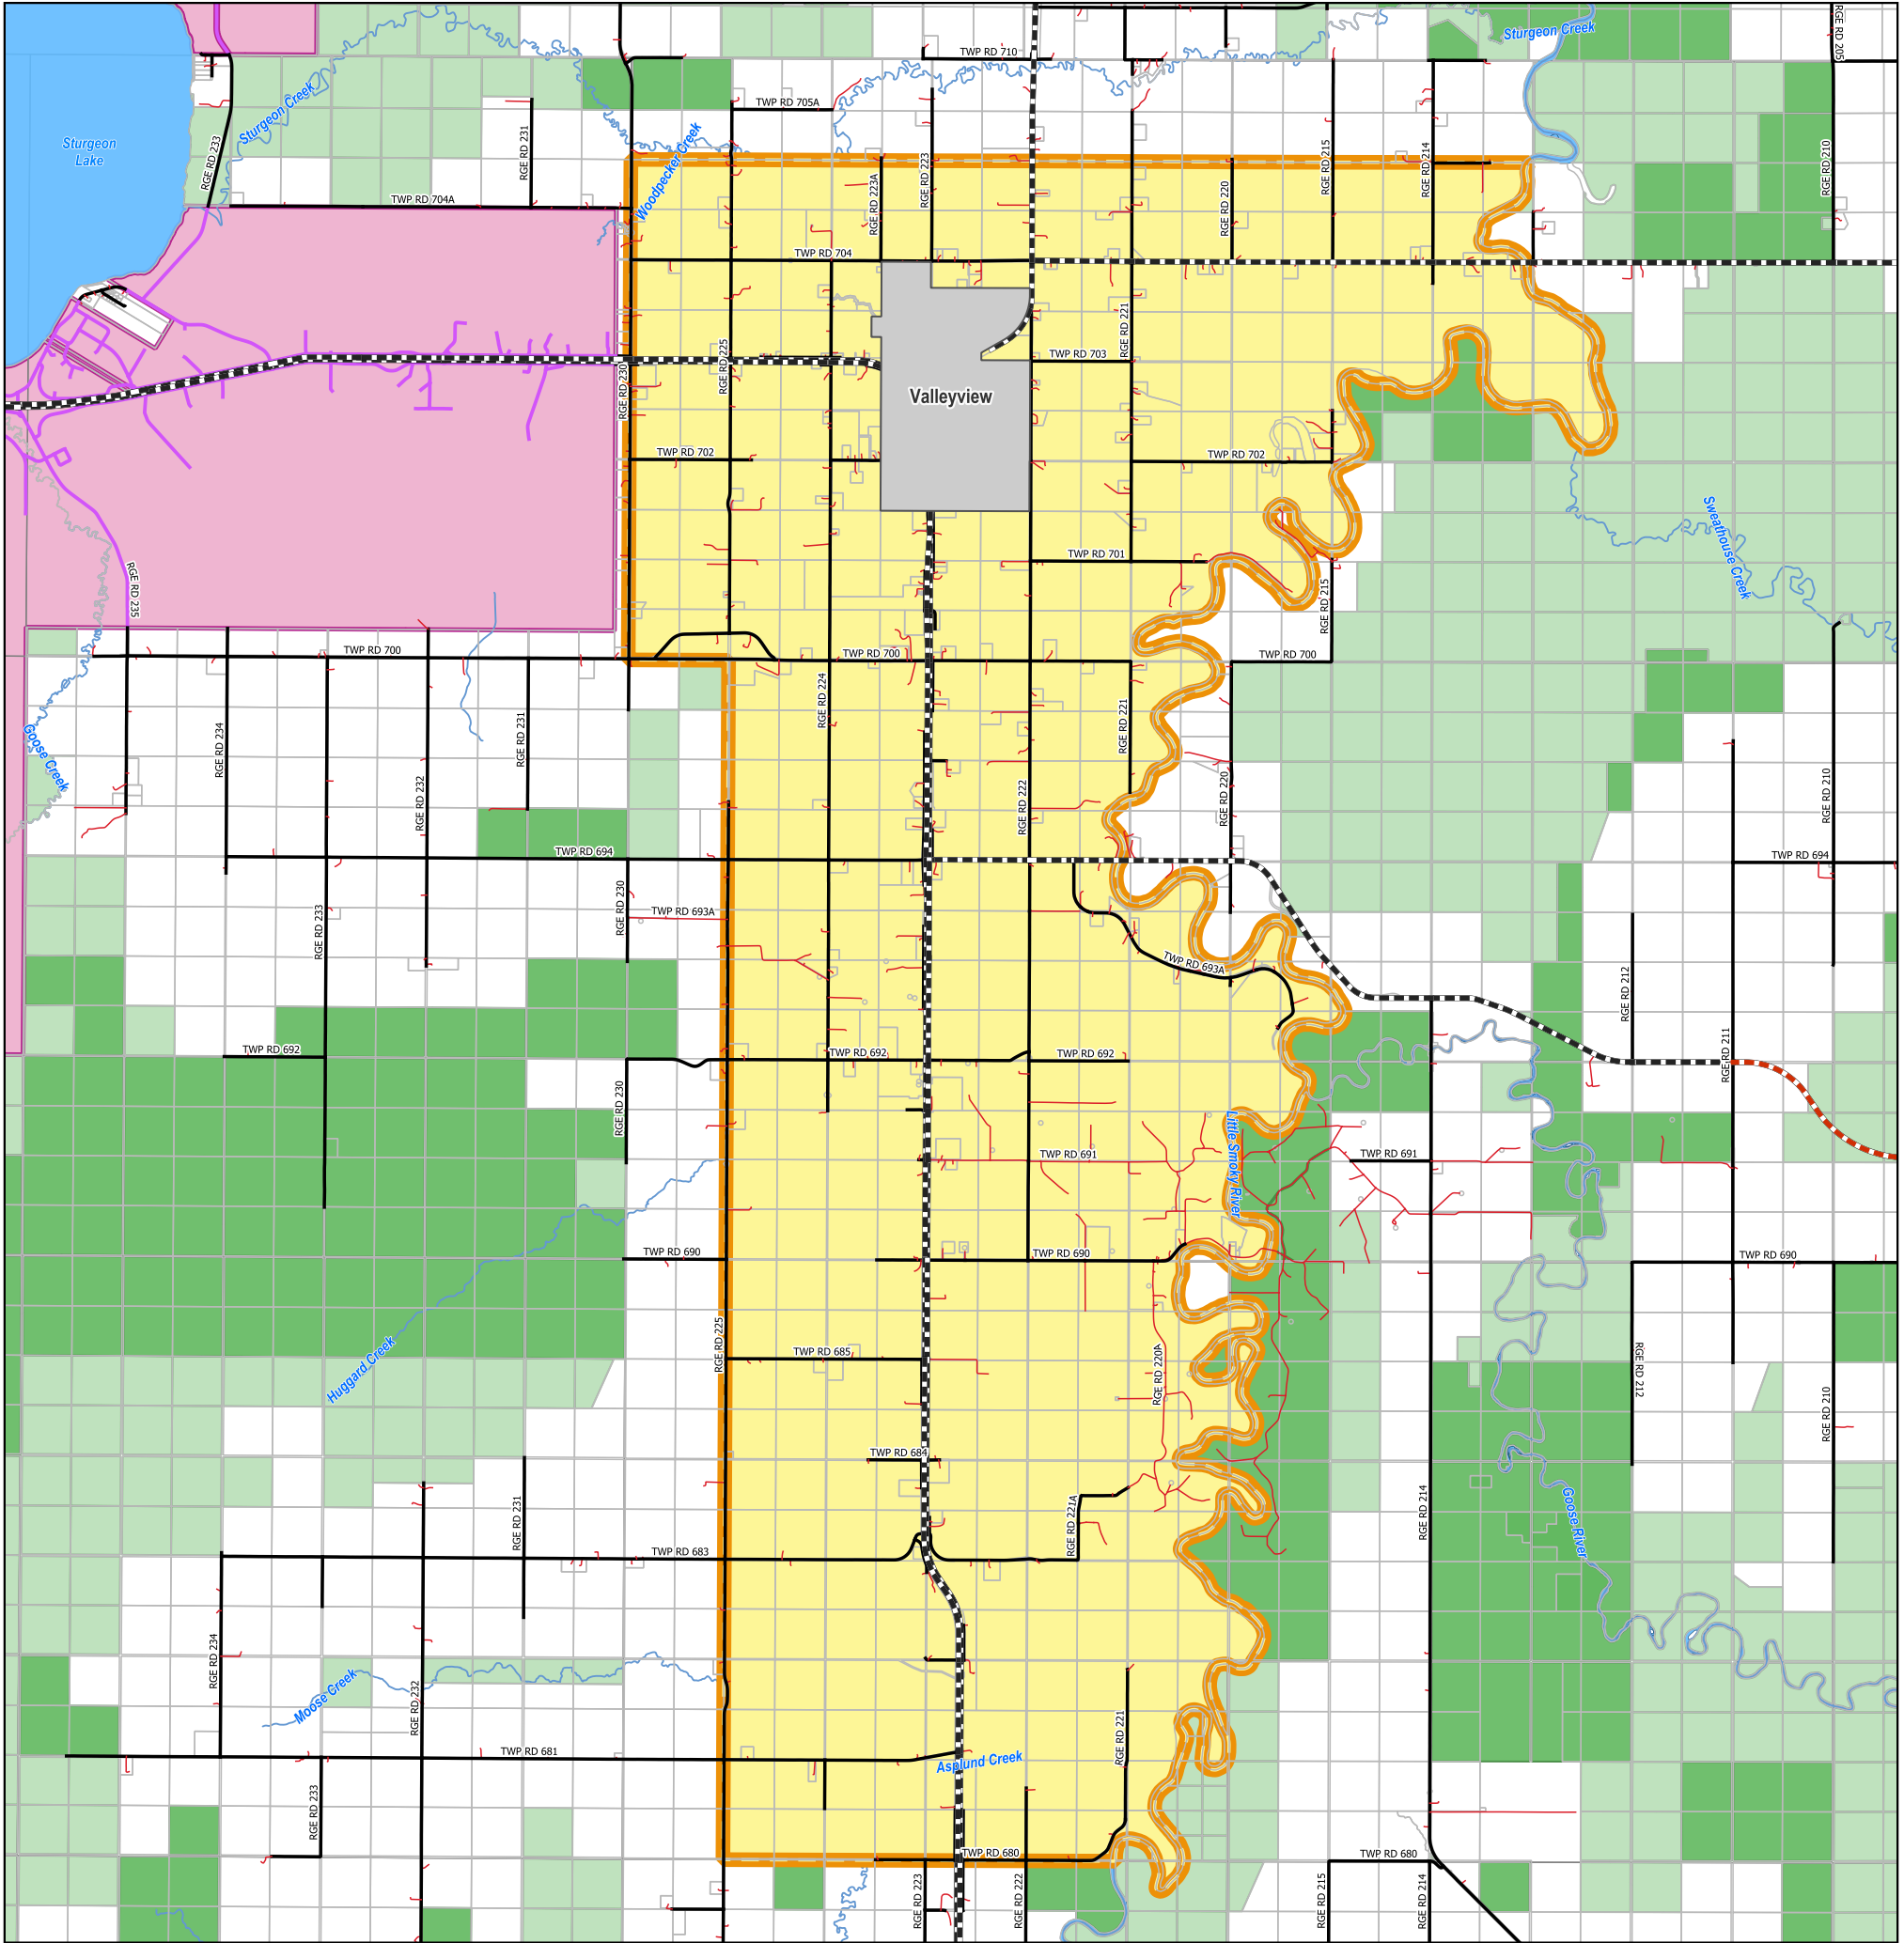

# Non Permit Protection Area - Valleyview

MUNICIPAL DISTRICT OF GREENVIEW NO. 16

## Legend

### NonPermit Forest Protection Areas

©2024 Municipal District of Greenview No. 16. All Rights Reserved. NOT RESPONSIBLE FOR ERRORS OR OMISSIONS.

Map Print Date: April 25, 2024

kilometres / metres  
Scale 1:115,000  
PROJECTION: UTM Zone 11N NAD 83