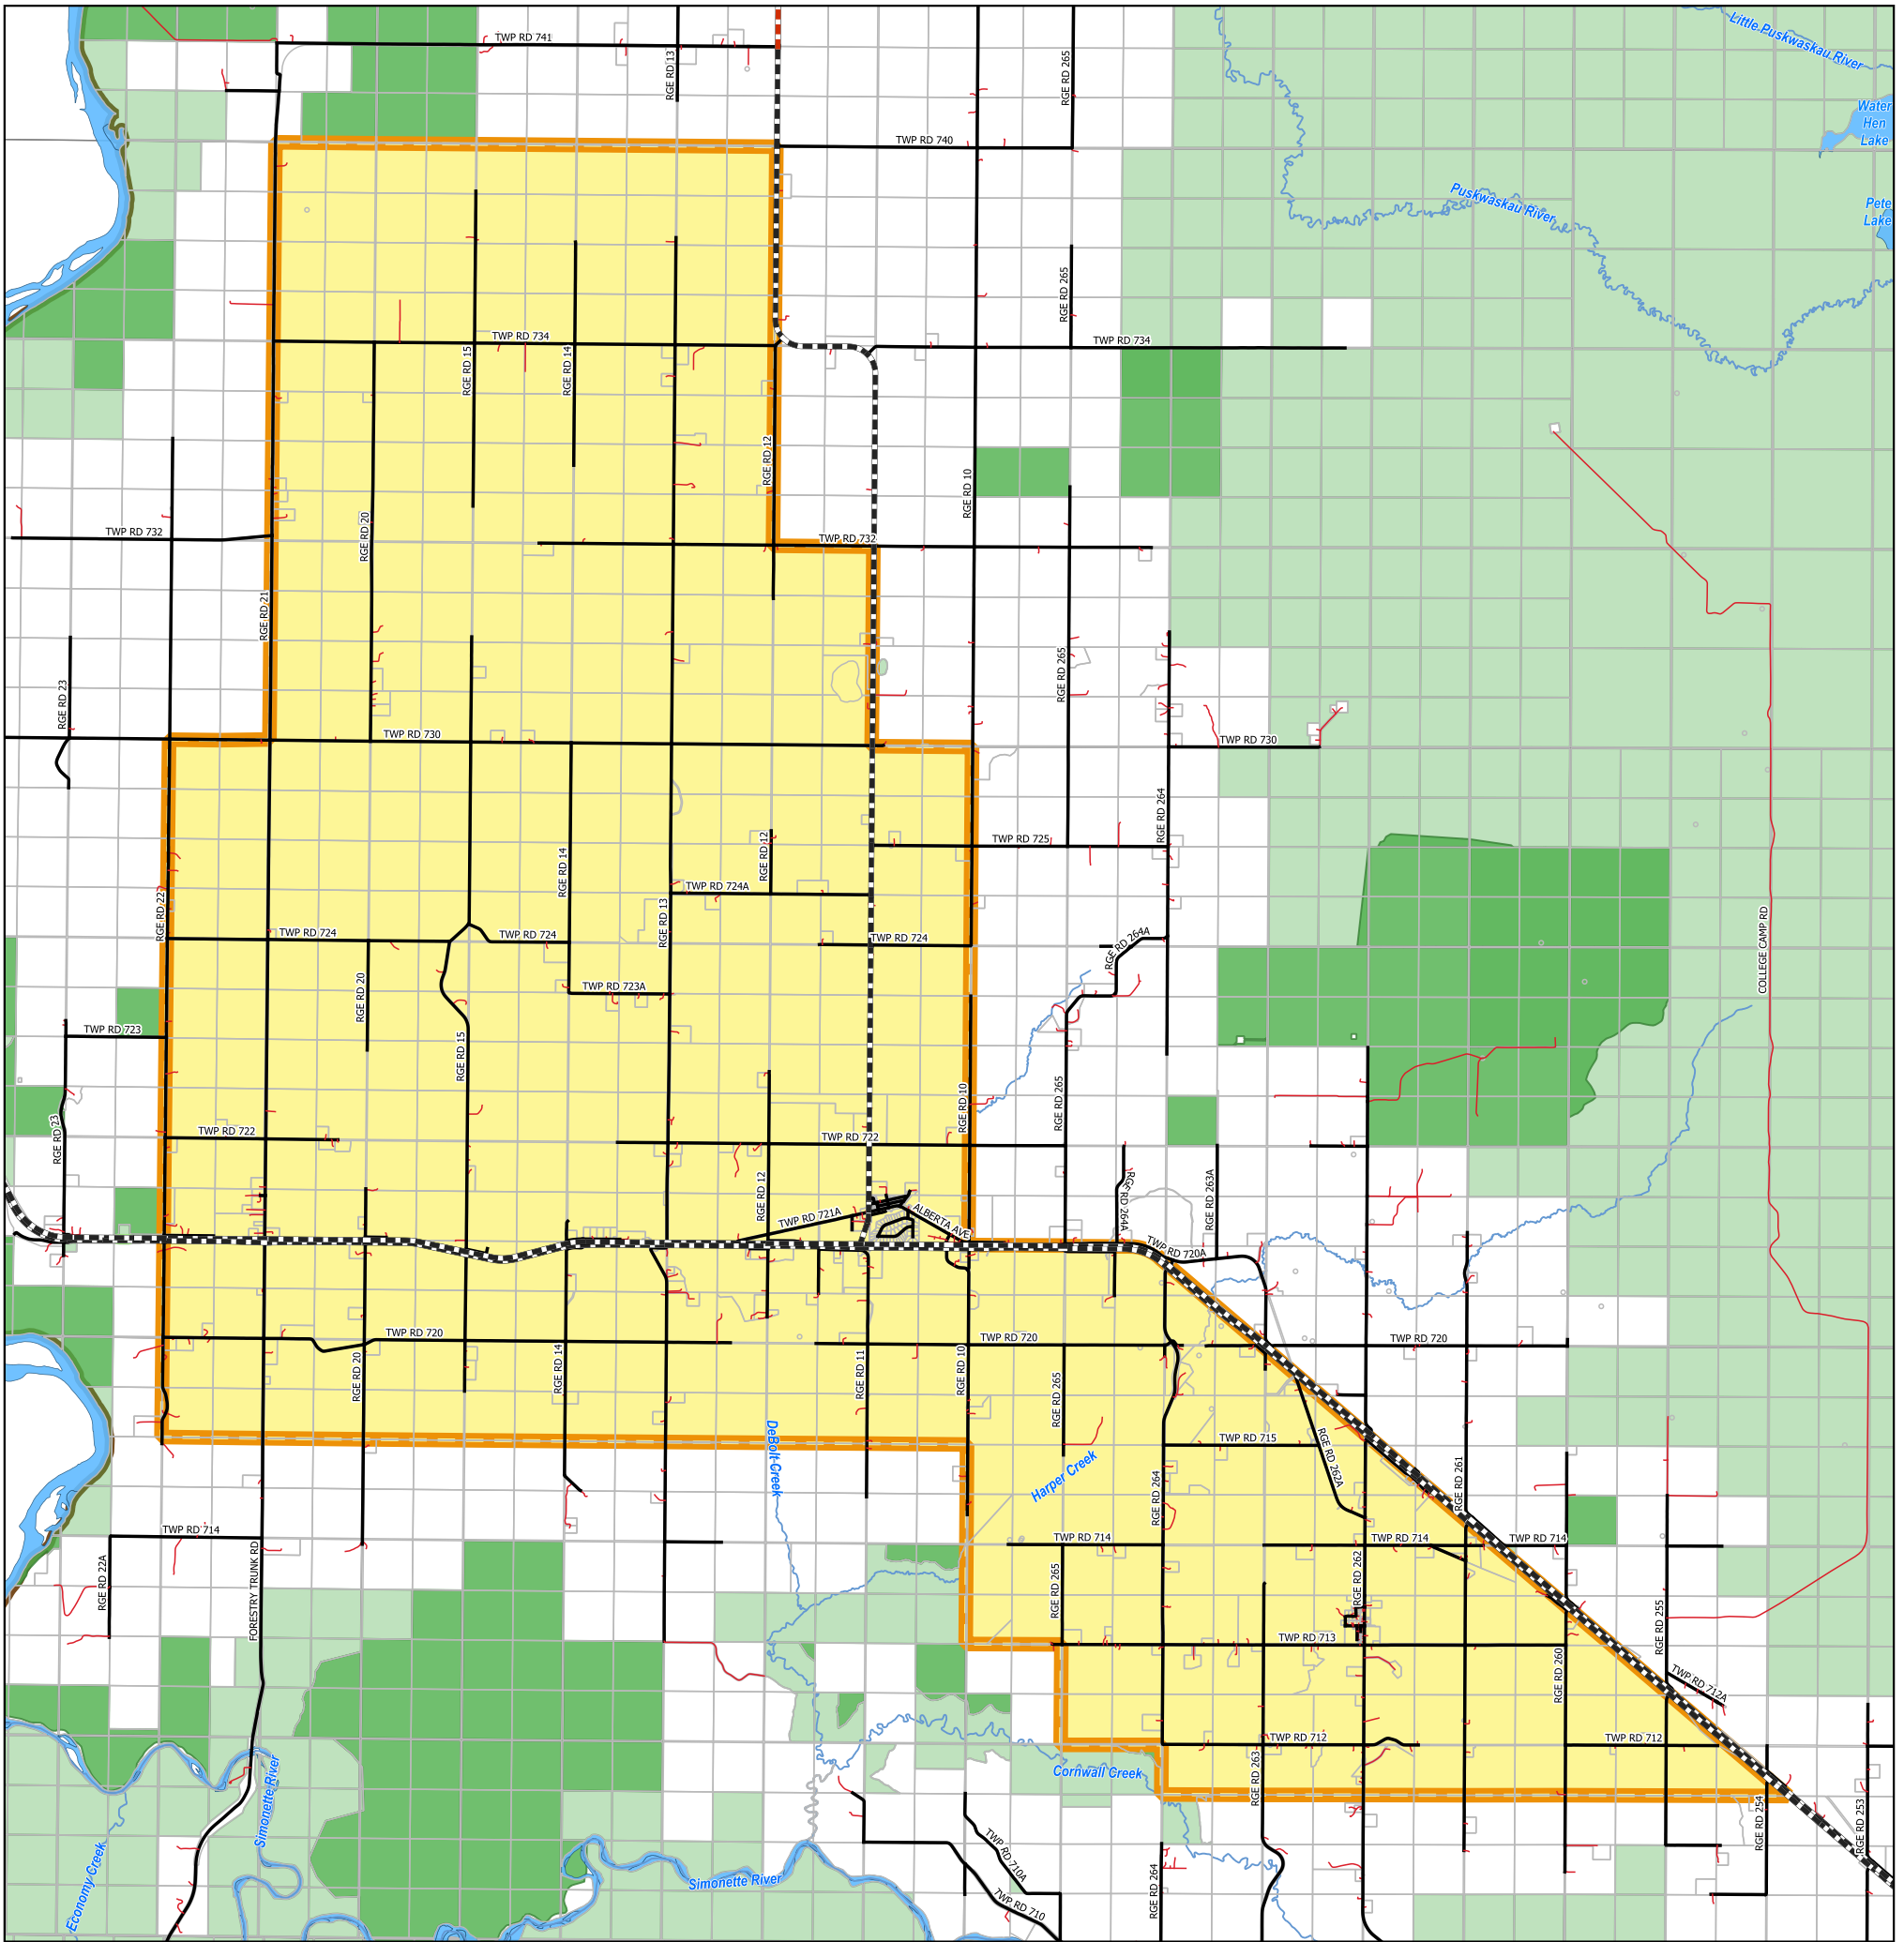

# Non Permit Protection Area - DeBolt

MUNICIPAL DISTRICT OF GREENVIEW NO. 16

## Legend

### Roads by Jurisdiction

— MUNICIPAL

— PRIVATE

— PROVINCIAL

— Gravel Highways

— Paved Highways

— Hydro Line

— Hydro Area

©2024 Municipal District of Greenview No. 16. All Rights Reserved. NOT RESPONSIBLE FOR ERRORS OR OMISSIONS.

Map Print Date: April 25, 2024

kilometres / metres  
Scale 1:115,000  
PROJECTION: UTM Zone 11N NAD 83