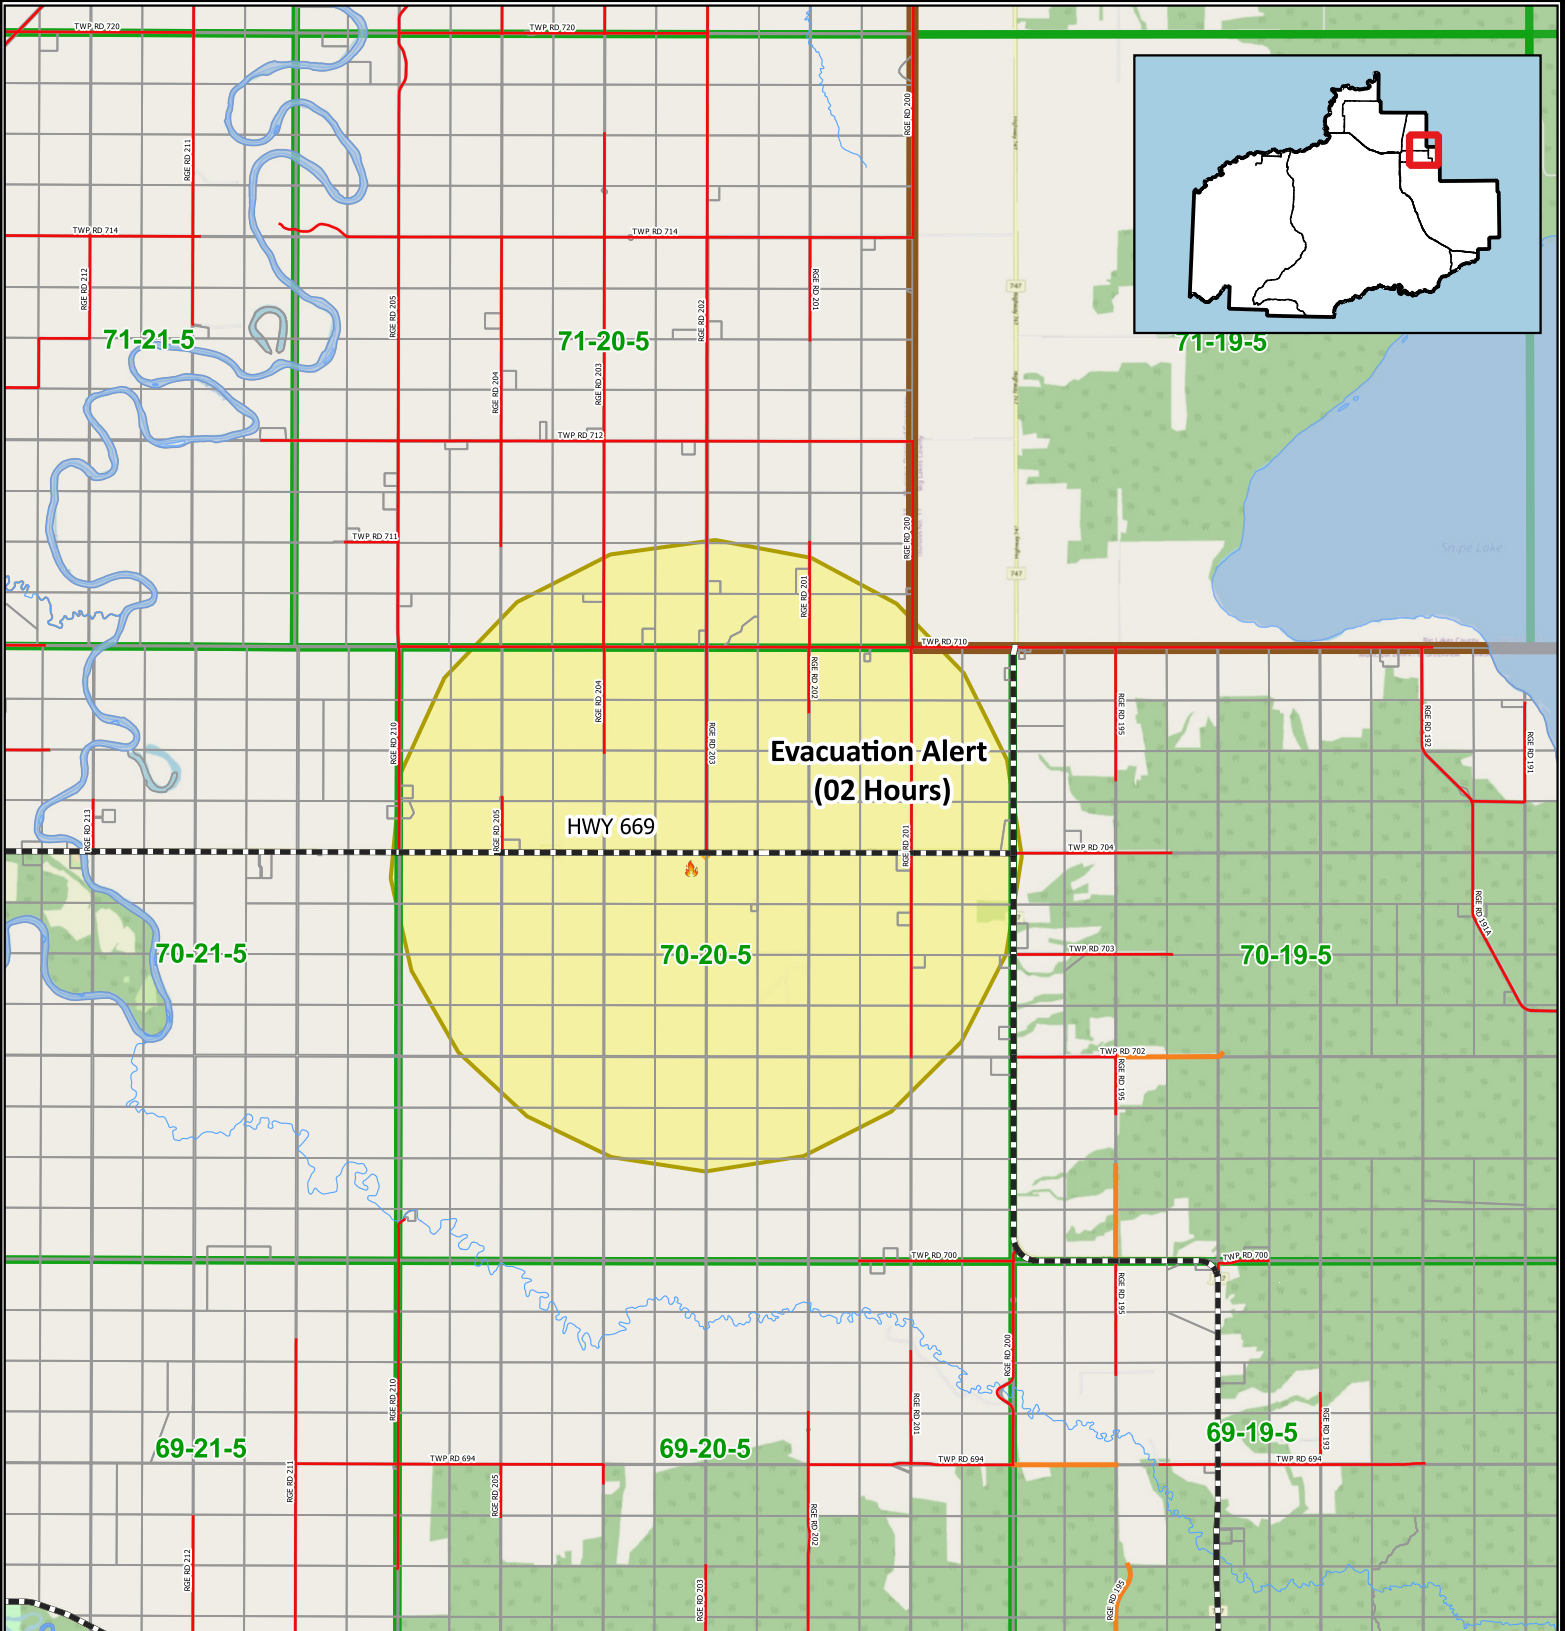

GWF-049 Sunset Evacuation Alert Map July 11, 2023

1:120,000

- Legend**
- Evacuation Alert
 - Road by Surface
 - Gravel Road
 - Paved Road
 - Paved Highways

Produced: July 11, 2023 Projection UTM 11N NAD83

0 2 4 km