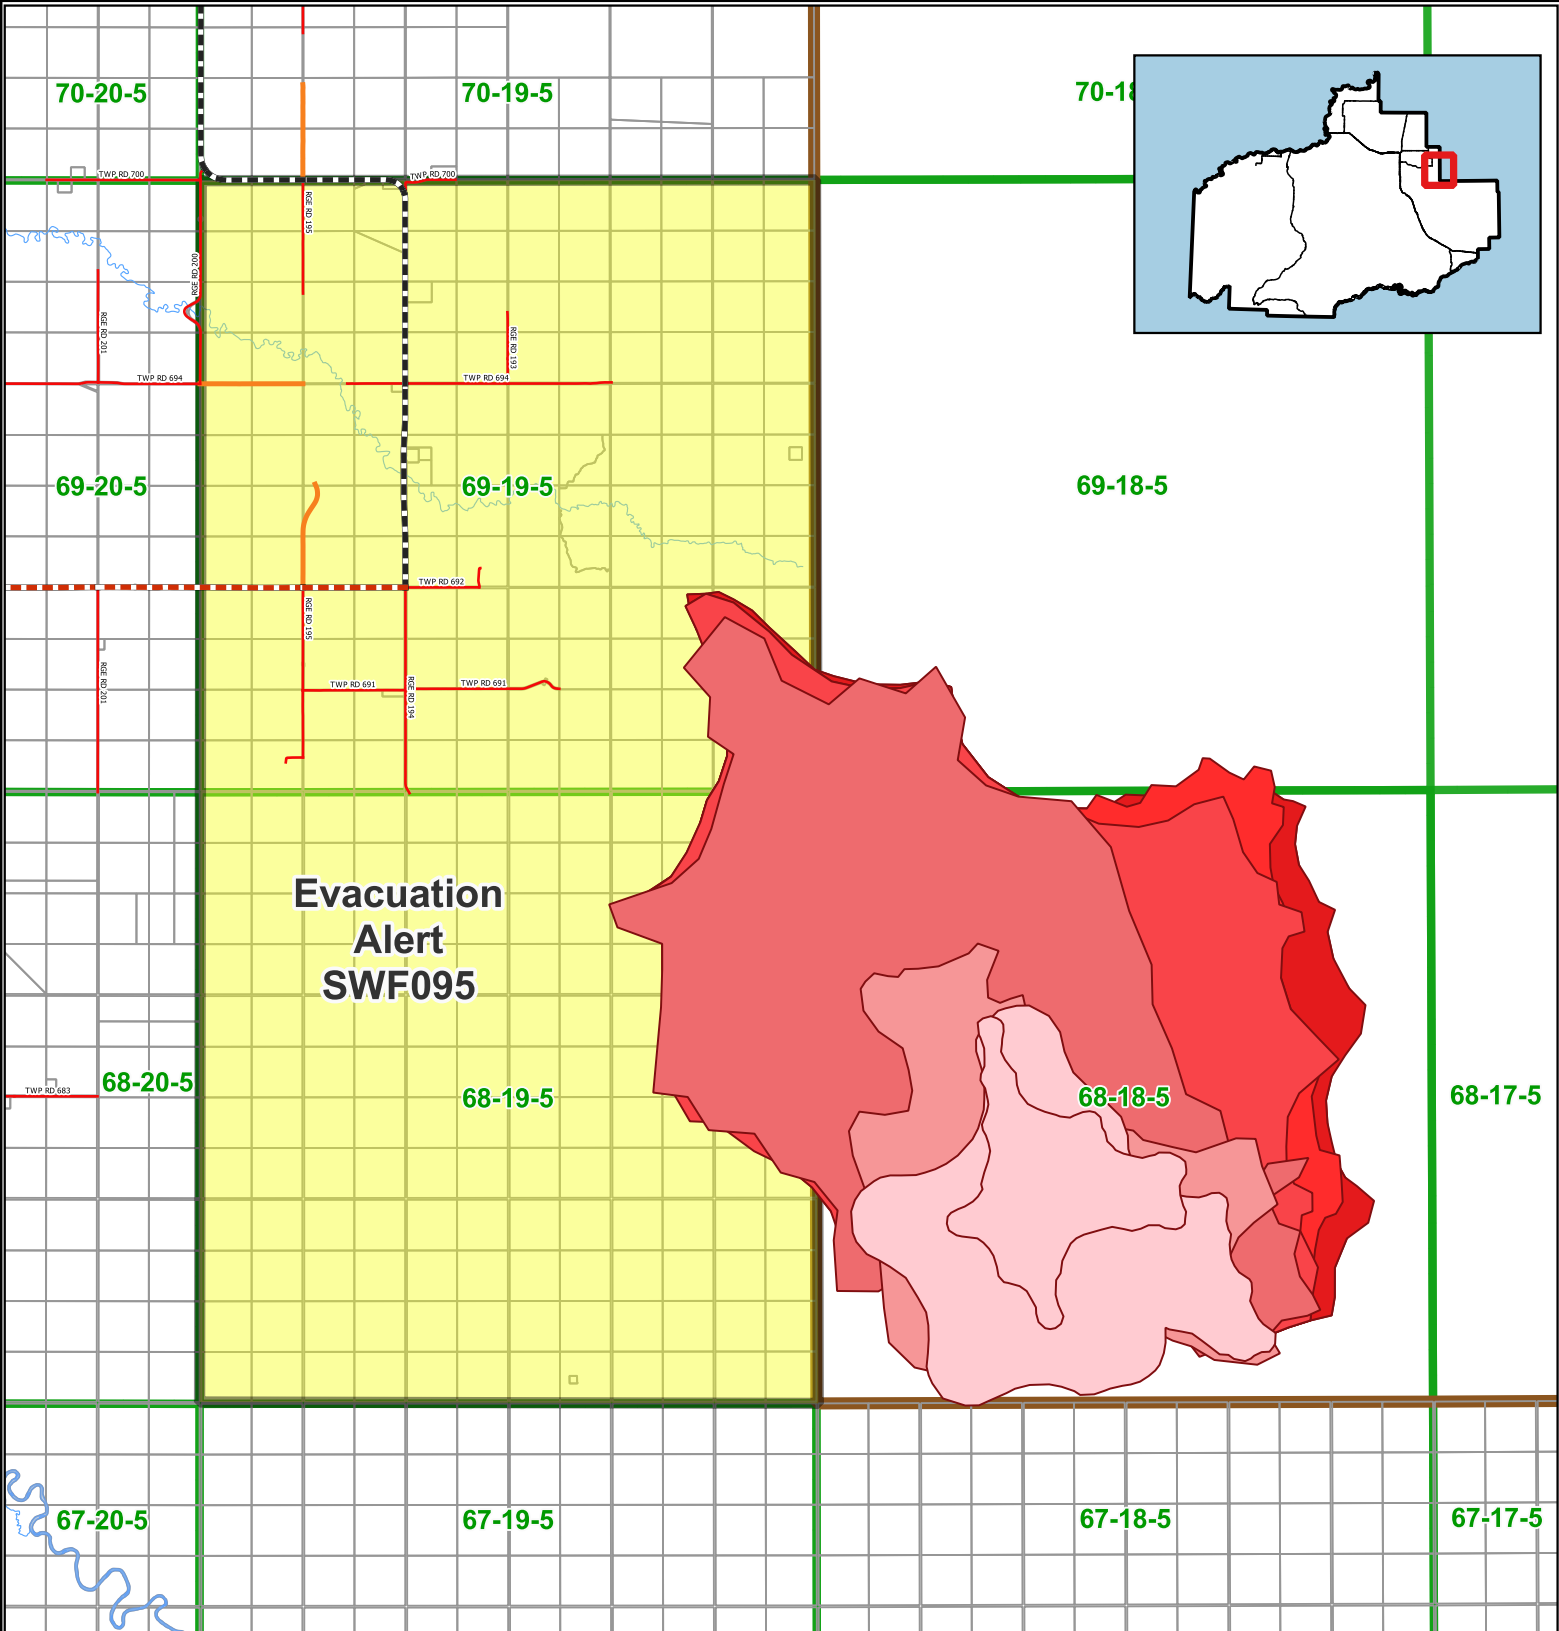

SWF-095 Active fire Progress June 09 to 14, 2023

1:120,000

**Evacuation
Alert
SWF095**

Legend

Sweathouse_Fire_Outlines

- June09, 9:00AM
- June09, 10:00AM
- June10, 09:00AM
- June11, 09:00AM
- June12, 09:00AM
- June13, 09:00AM
- June14 & June 15 (No changes)

Evacuation Area

- Evacuation Alert

Road by Surface

- Gravel Road
- Paved Road
- Paved Highways

Produced: June 15, 2023 Projection UTM 11N NAD83

© MD of Greenview. All Rights Reserved.

NOT RESPONSIBLE FOR ERRORS OR OMISSIONS