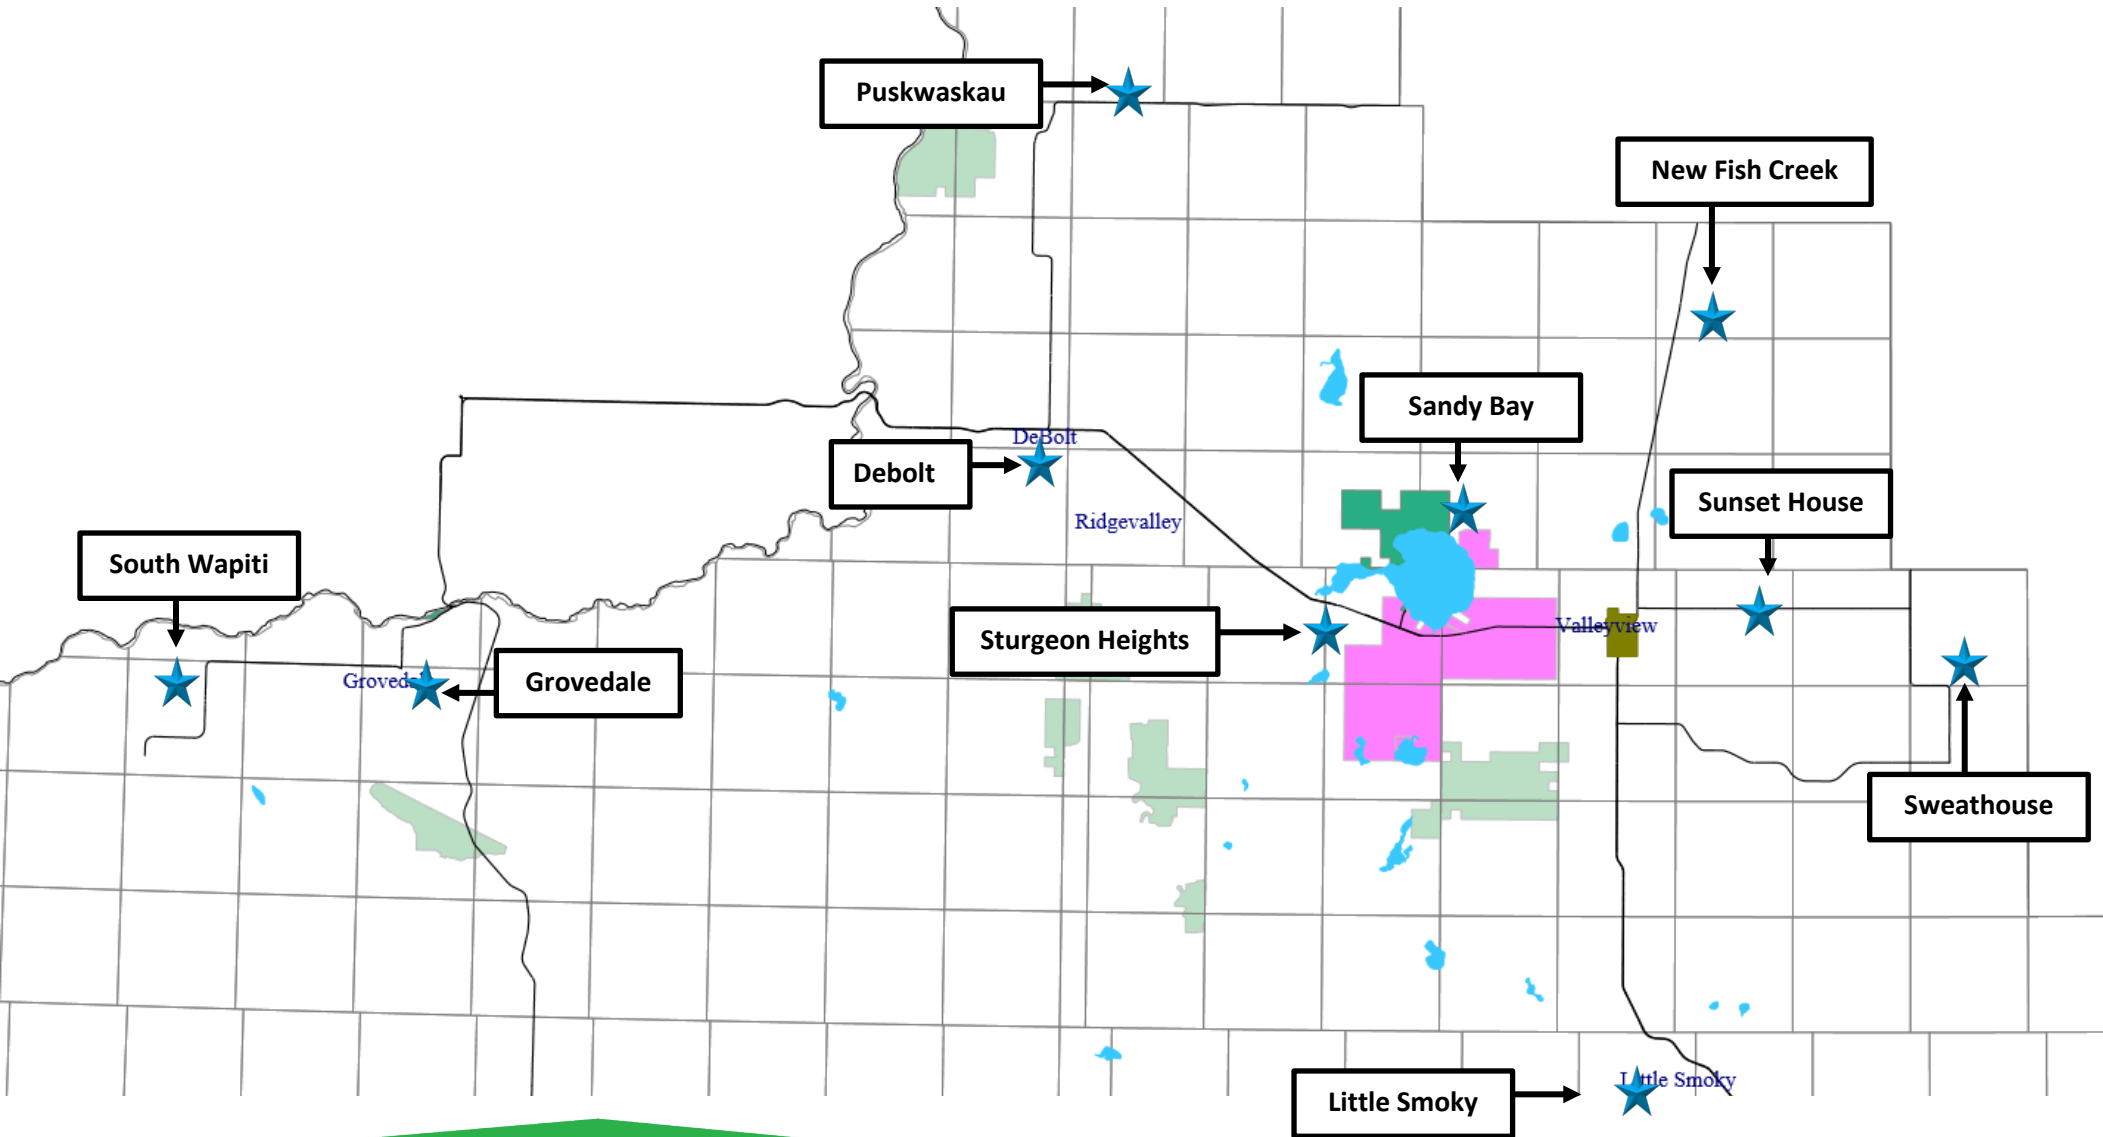

MUNICIPAL DISTRICT OF GREENVIEW No. 16

Transfer Station Locations

Site Name	Location	Days of Operation	Hours	Accepted Material
Little Smoky Transfer Station 	NW 13-66-22 W5M	Monday, Thursday, Saturday	11:00am to 6:00pm	Legend  Household waste  Metal  Wire Cable  Wire Fencing  Appliances  Tires  Cement  All Batteries  Electronics  Computers  Printers  TV's  Paint  Household Hazardous  Waste Containers  Used Oil, Oil Containers  and Oil Filters  Empty Pesticide  containers  Bagged Household  Garbage ONLY
Sturgeon Heights Transfer Station 	NW 13-70-25 W5M	Monday, Wednesday, Sunday	11:00am to 6:00pm	
South Wapiti Transfer Station 	SW 34-69-08 W6M	Wednesday, Friday, Sunday	11:00am to 6:00pm	
Sunset House Transfer Station 	NE 23-70-21 W5M	Wednesday, Thursday, Saturday	11:00am to 6:00pm	
Grovedale Transfer Station 	SW 22-69-06 W6M	Wednesday, Thursday, Saturday	11:00am to 6:00pm	
DeBolt Transfer Station 	SE 02-72-01 W6M	Wednesday, Friday, Sunday	11:00am to 6:00pm	
New Fish Creek Transfer Station 	NW 16-72-21 W5M	Wednesday, Friday, Sunday	11:00am to 6:00pm	
Puskwaskau Landfill 	NE 36-74-26 W5M	Saturday	11:00am to 6:00pm	
Sweathouse Transfer Station 	SW 04-70-19 W5M	Friday, Sunday	11:00am to 6:00pm	
Sandy Bay Transfer Station 	NW 09-71-23 W5M	Walk in access available all hours Bagged Household Garbage ONLY		
All locations are closed on statutory holidays. Consult our website for more information: www.mdgreenview.ab.ca				