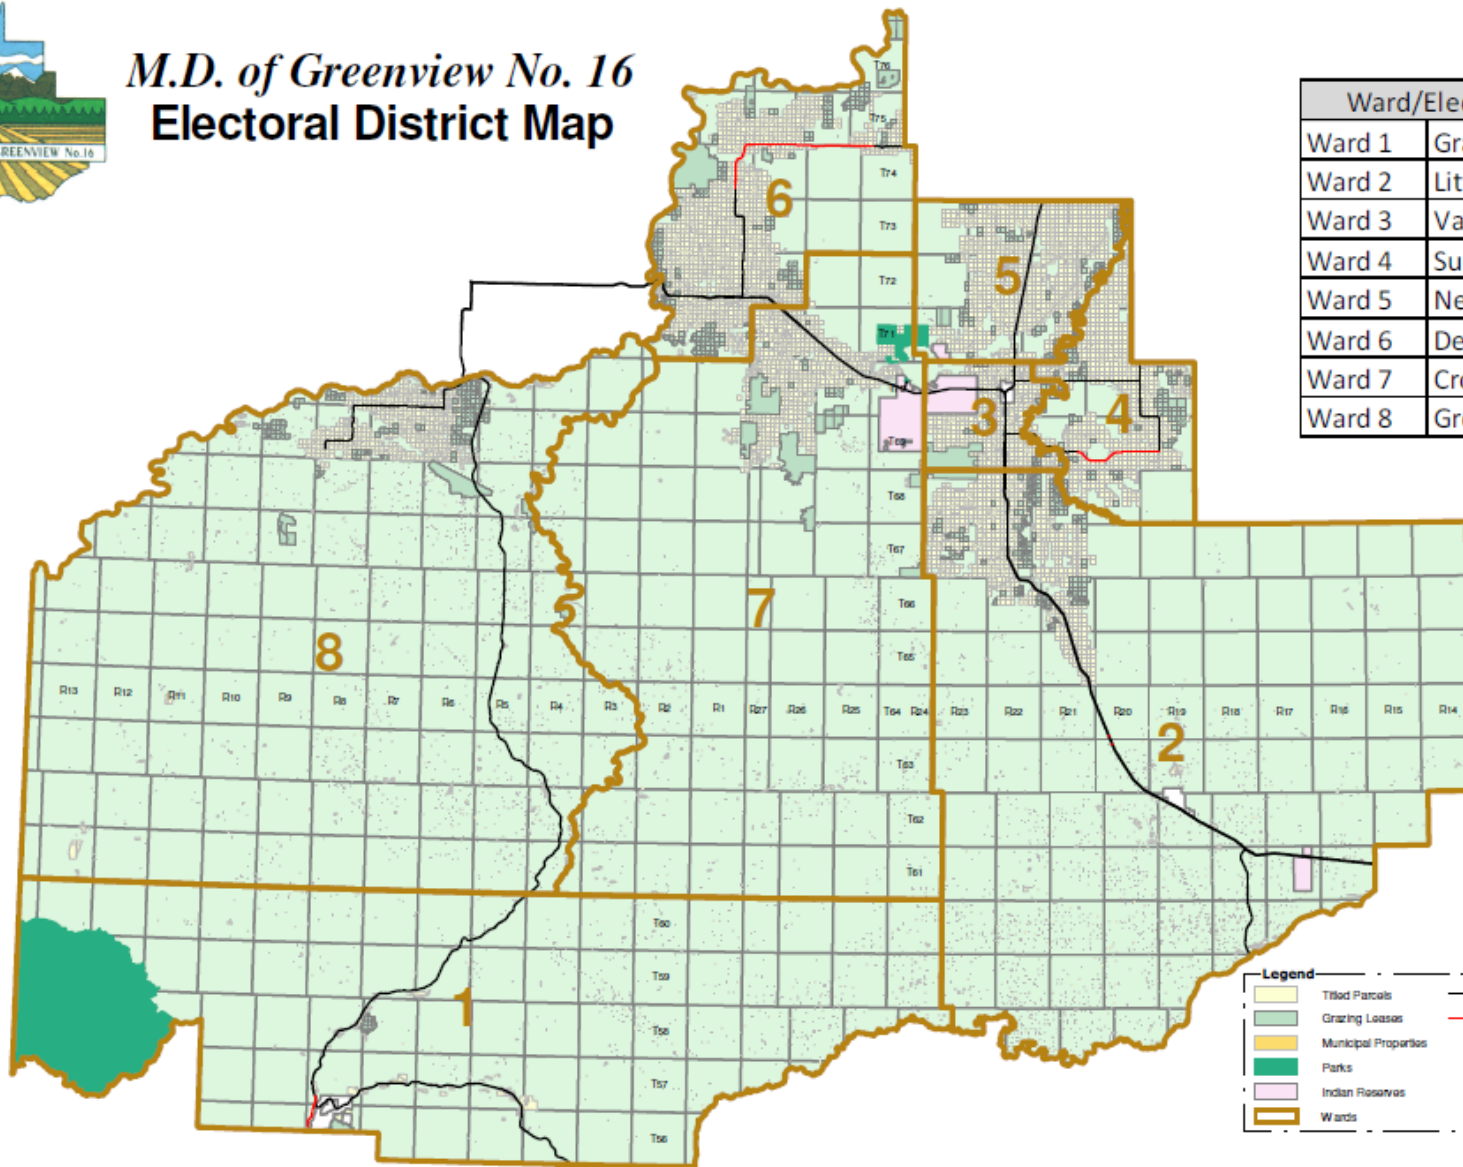

M.D. of Greenview No. 16 Electoral District Map

Ward/Electoral Map	
Ward 1	Grande Cache
Ward 2	Little Smoky
Ward 3	Valleyview
Ward 4	Sunset House
Ward 5	New Fish Creek
Ward 6	DeBolt
Ward 7	Crooked Creek
Ward 8	Grovedale

Legend			
	Titled Parcels		Paved Highway
	Grazing Leases		Gravel Highway
	Municipal Properties		
	Parks		
	Indian Reserves		
	Wards		

This document shall not be copied or distributed to any person without the express written consent of the Municipal District of Greenview.

NOT RESPONSIBLE FOR ERRORS OR OMISSIONS

Accurate Assessment Group Ltd.

M.D. of GREENVIEW No. 16
Electoral District Map

Box 1079, 4707 50 Street
Valleyview, Alberta
T0H 3N0
Phone: (780) 524-7600
Fax: (780) 524-4307

Projection: UTM Zone 11 NAD 83

Date: April 16, 2012