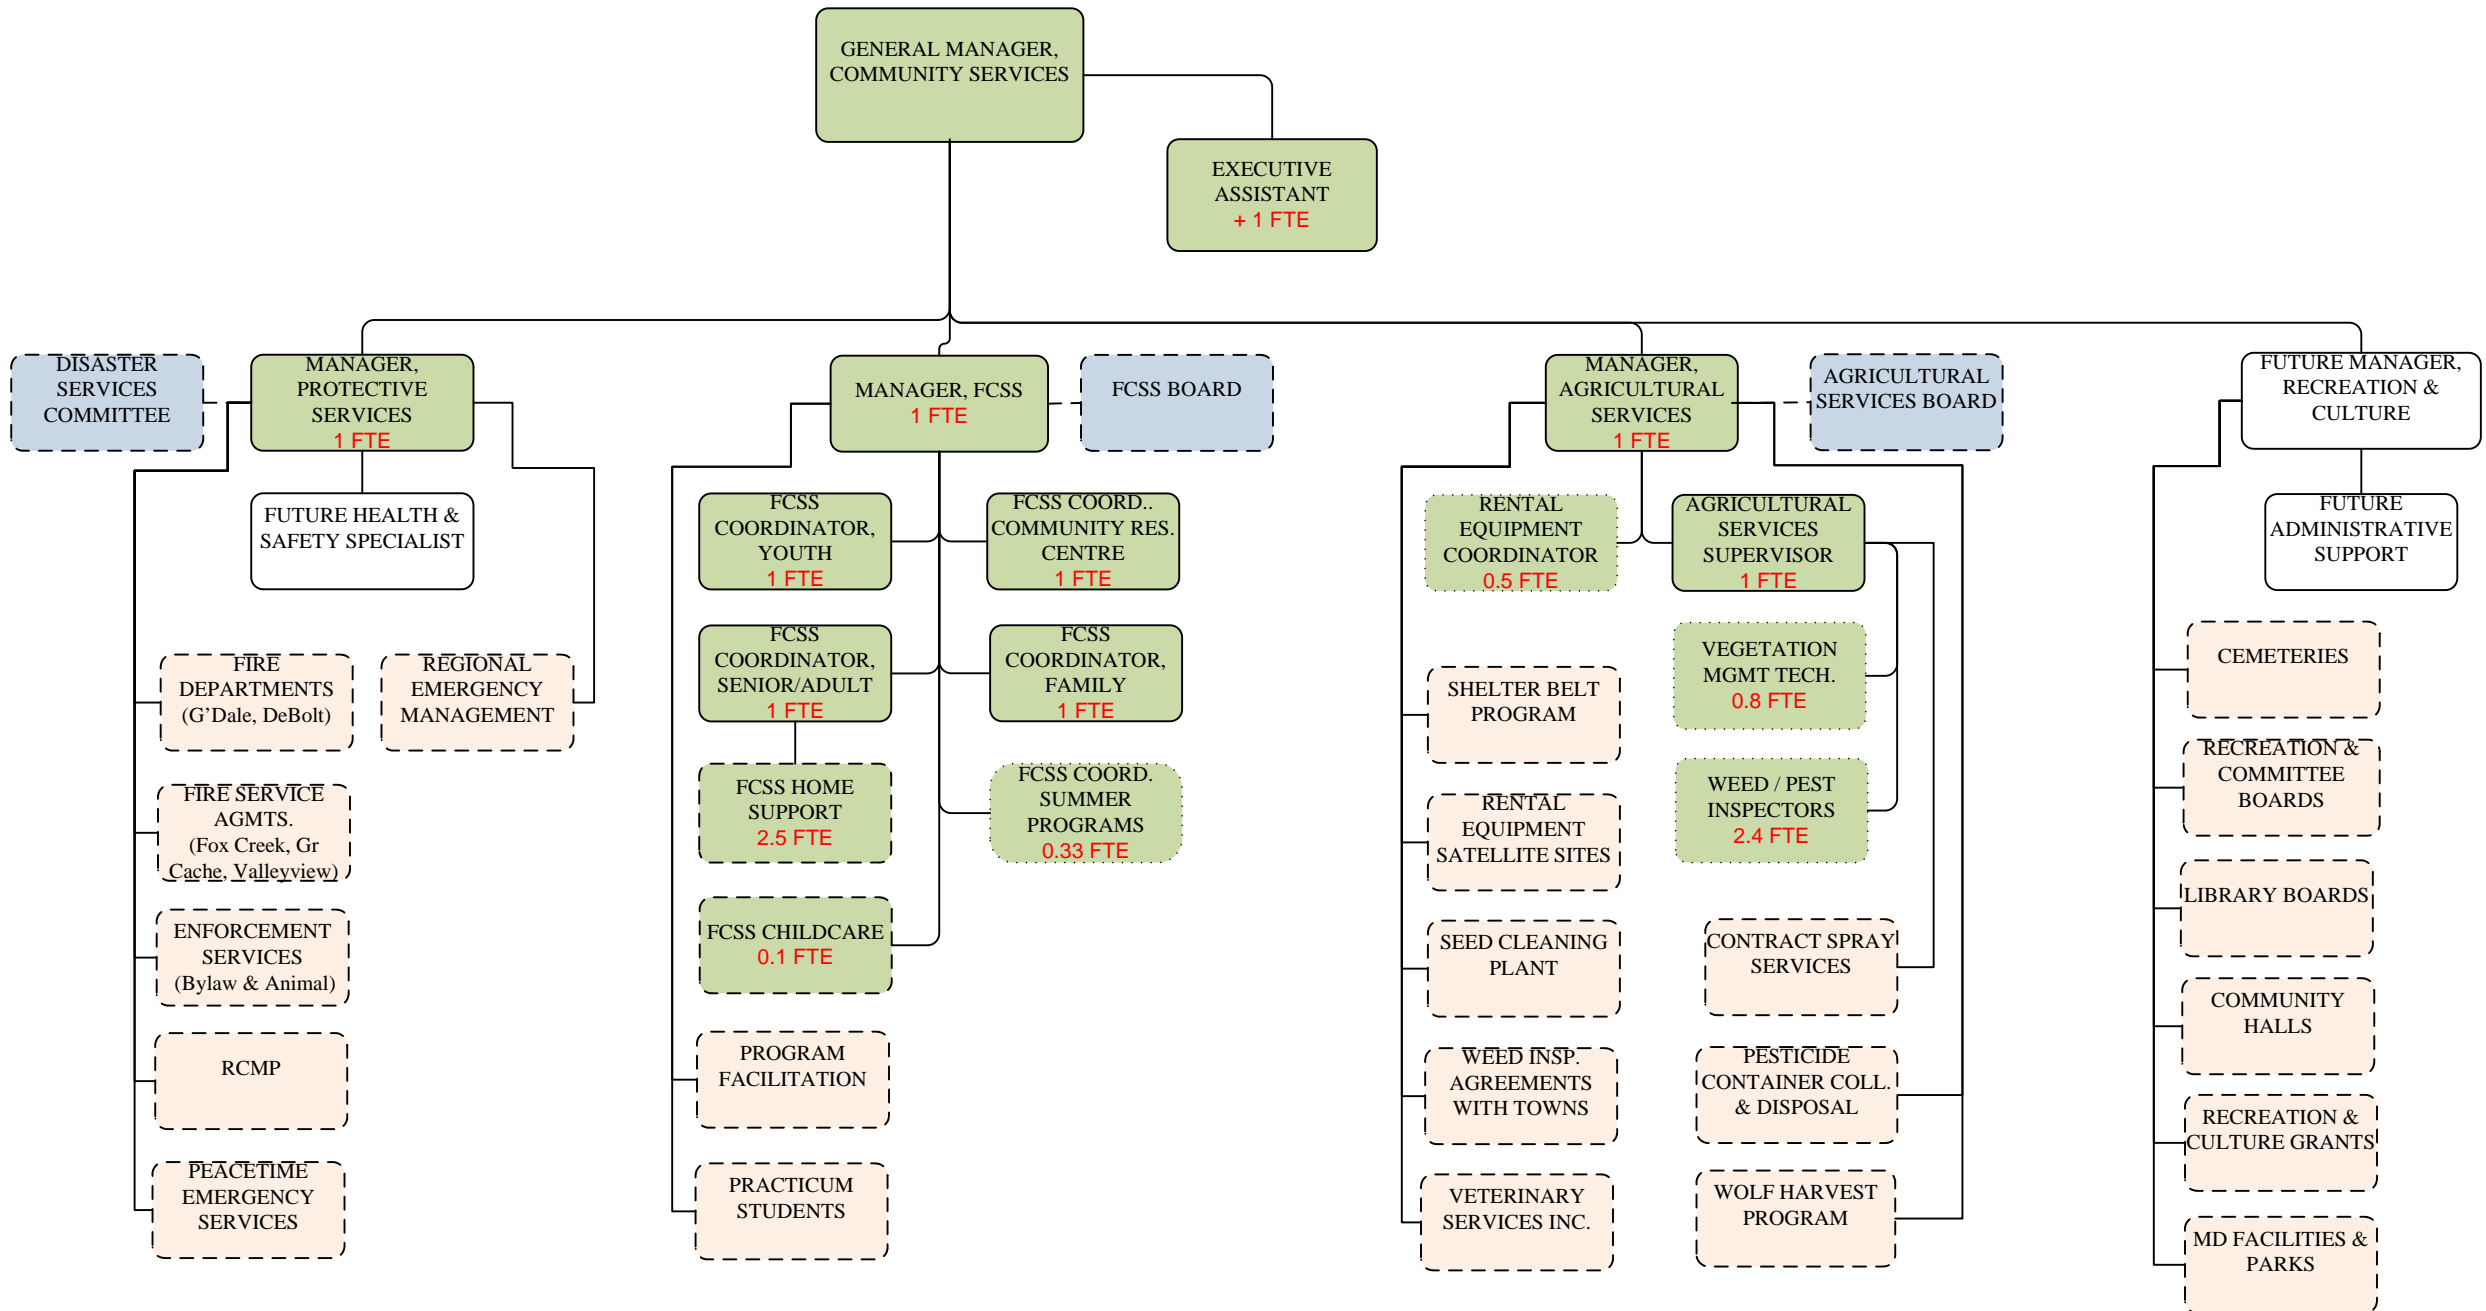

MUNICIPAL DISTRICT OF GREENVIEW ORGANIZATIONAL CHART EFFECTIVE MARCH 3, 2013

MUNICIPAL DISTRICT OF GREENVIEW COMMUNITY SERVICES

MUNICIPAL DISTRICT OF GREENVIEW CORPORATE SERVICES