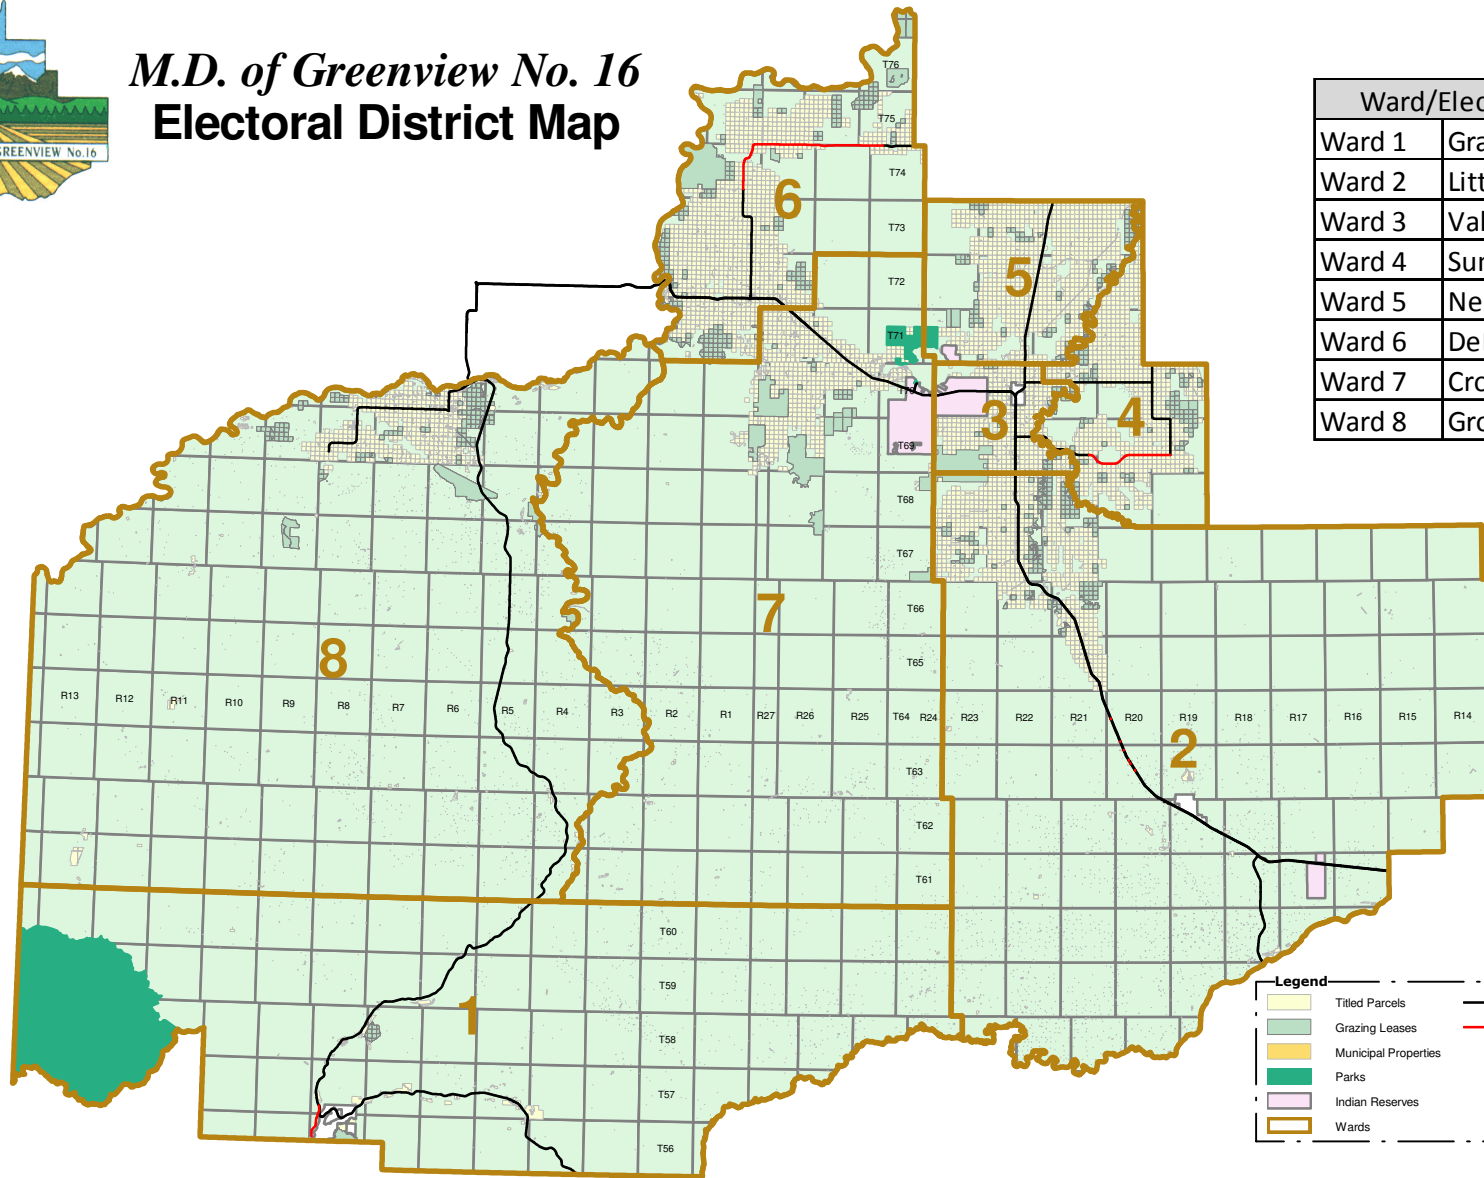

M.D. of Greenview No. 16 Electoral District Map

Ward/Electoral Map	
Ward 1	Grande Cache
Ward 2	Little Smoky
Ward 3	Valleyview
Ward 4	Sunset House
Ward 5	New Fish Creek
Ward 6	DeBolt
Ward 7	Crooked Creek
Ward 8	Grovedale

Legend			
	Titled Parcels		Paved Highway
	Grazing Leases		Gravel Highway
	Municipal Properties		
	Parks		
	Indian Reserves		
	Wards		

This document shall not be copied or distributed to any person without the express written consent of the Municipal District of Greenview.

NOT RESPONSIBLE FOR ERRORS OR OMISSIONS

Accurate Assessment Group Ltd.

M.D. of GREENVIEW No. 16
Electoral District Map

Box 1079, 4707 50 Street
Valleyview, Alberta
T0H 3N0
Phone: (780) 524-7600
Fax: (780) 524-4307

Projection: **UTM Zone 11 NAD 83**

Date: **April 16, 2012**